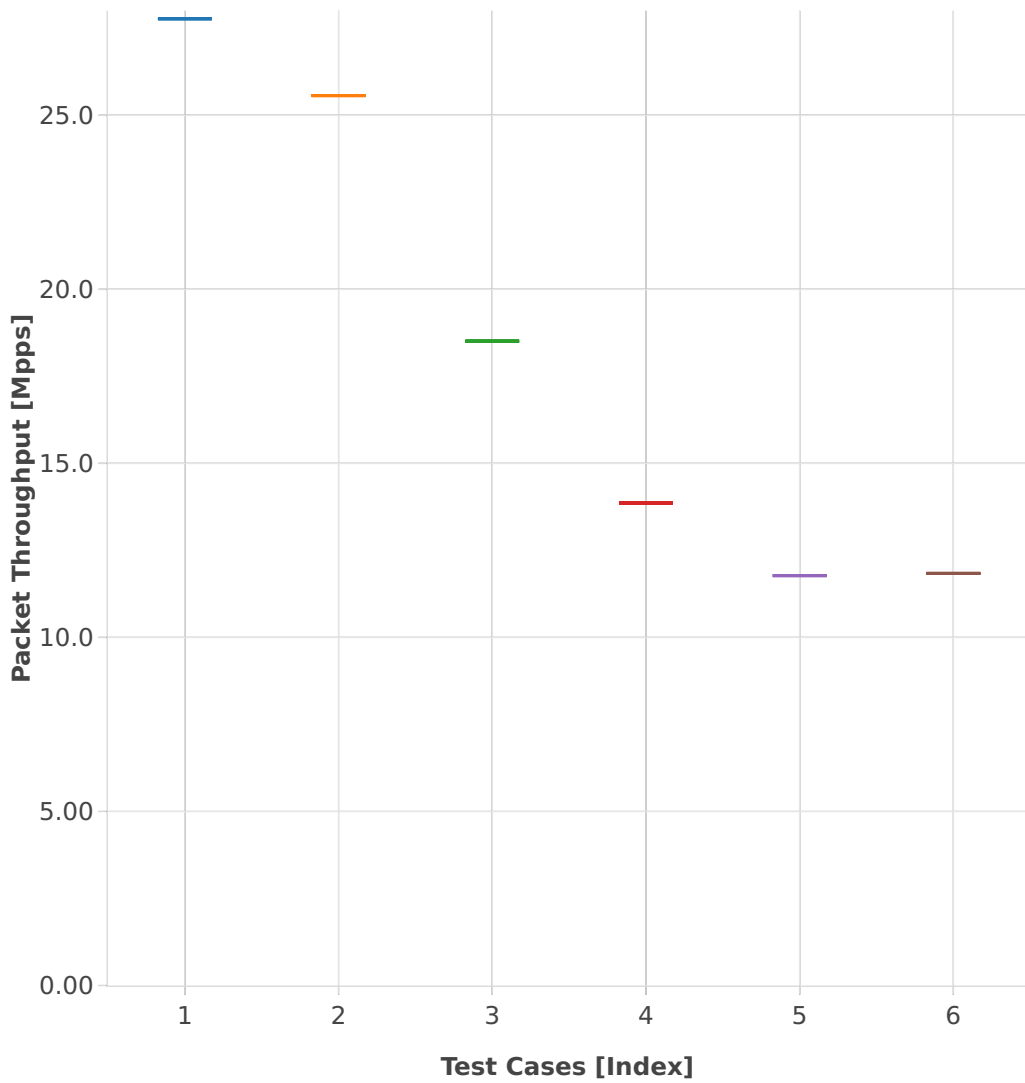

Throughput: l2sw-2n-skx-x710-64b-2t1c-base_and_scale-ndr

- 1. (01 run) eth-l2patch
- 2. (01 run) eth-l2xcbase
- 3. (01 run) eth-l2bdbasemaclrn
- 4. (01 run) eth-l2bdscale10kmaclrn
- 5. (01 run) eth-l2bdscale100kmaclrn
- 6. (01 run) eth-l2bdscale1mmaclrn