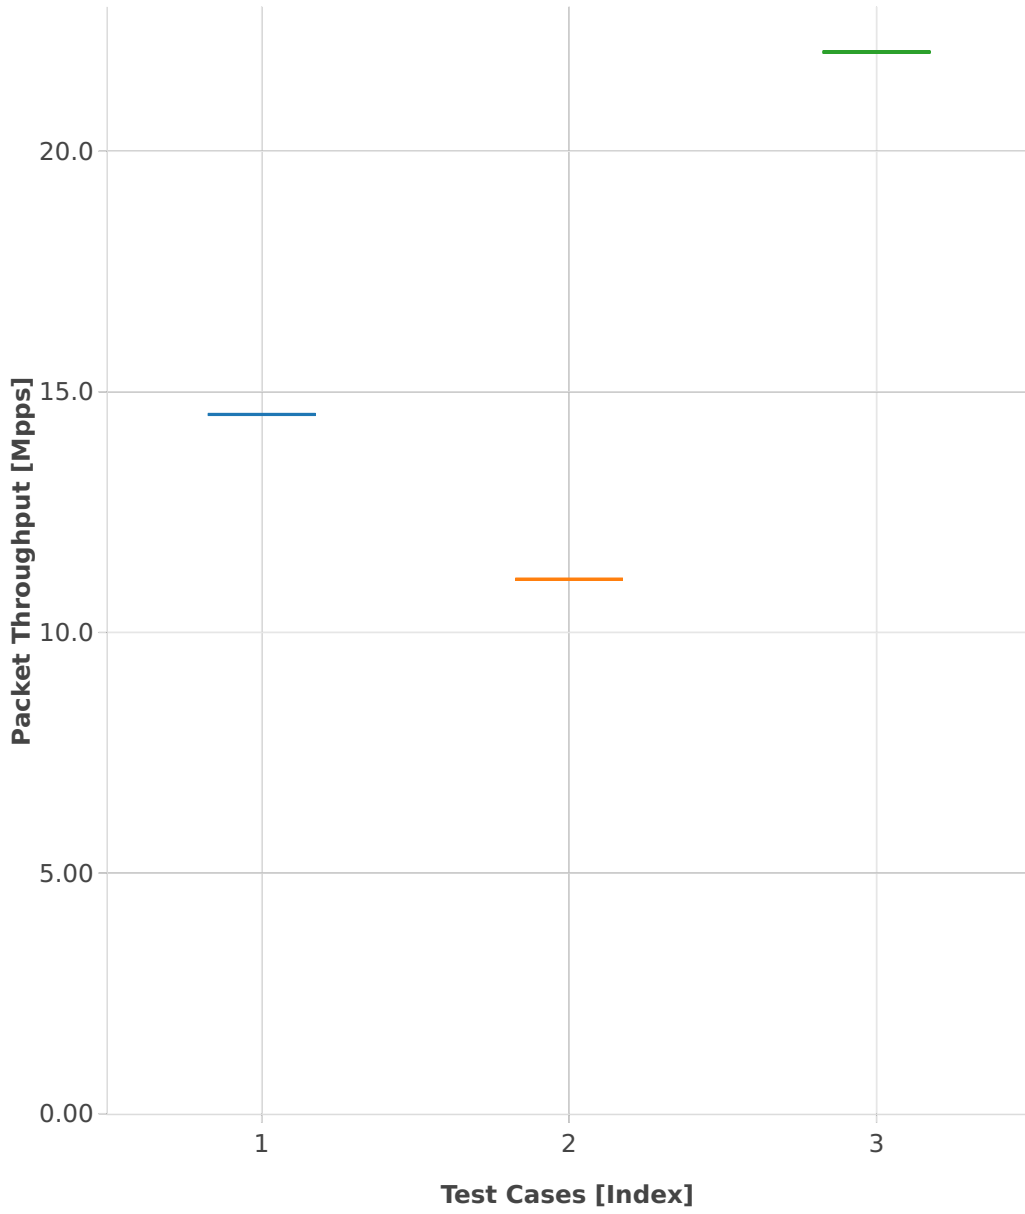

# Throughput: l2sw-2n-dnv-x553-64b-2t2c-base-ndr

1. (01 run) eth-l2xcbase

2. (01 run) eth-l2bdbasemaclrn

3. (01 run) eth-l2patch