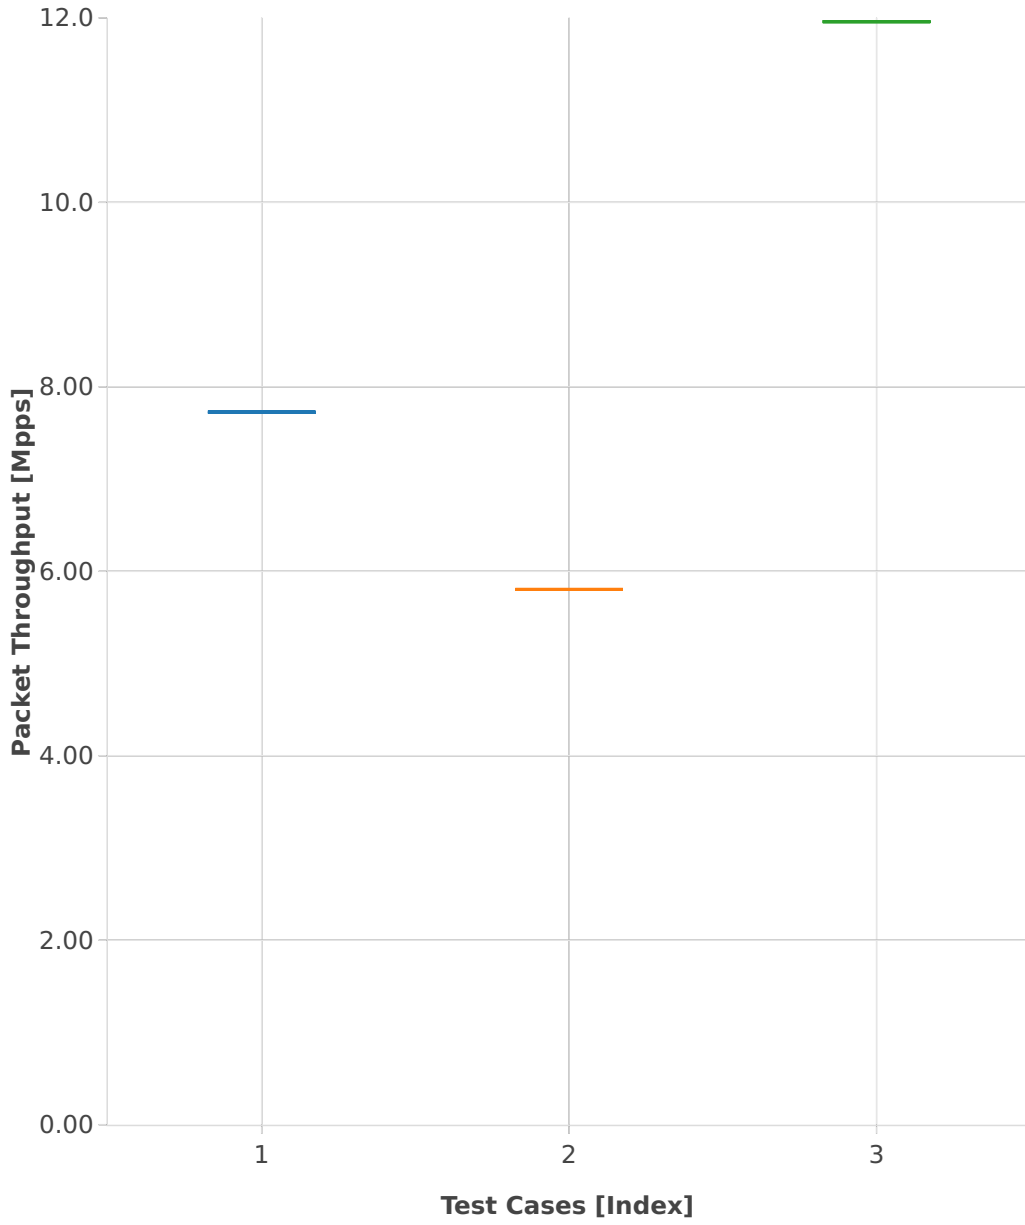

# Throughput: l2sw-2n-dnv-x553-64b-1t1c-base-pdr

1. (01 run) eth-l2xcbase

2. (01 run) eth-l2bdbasemaclrn

3. (01 run) eth-l2patch