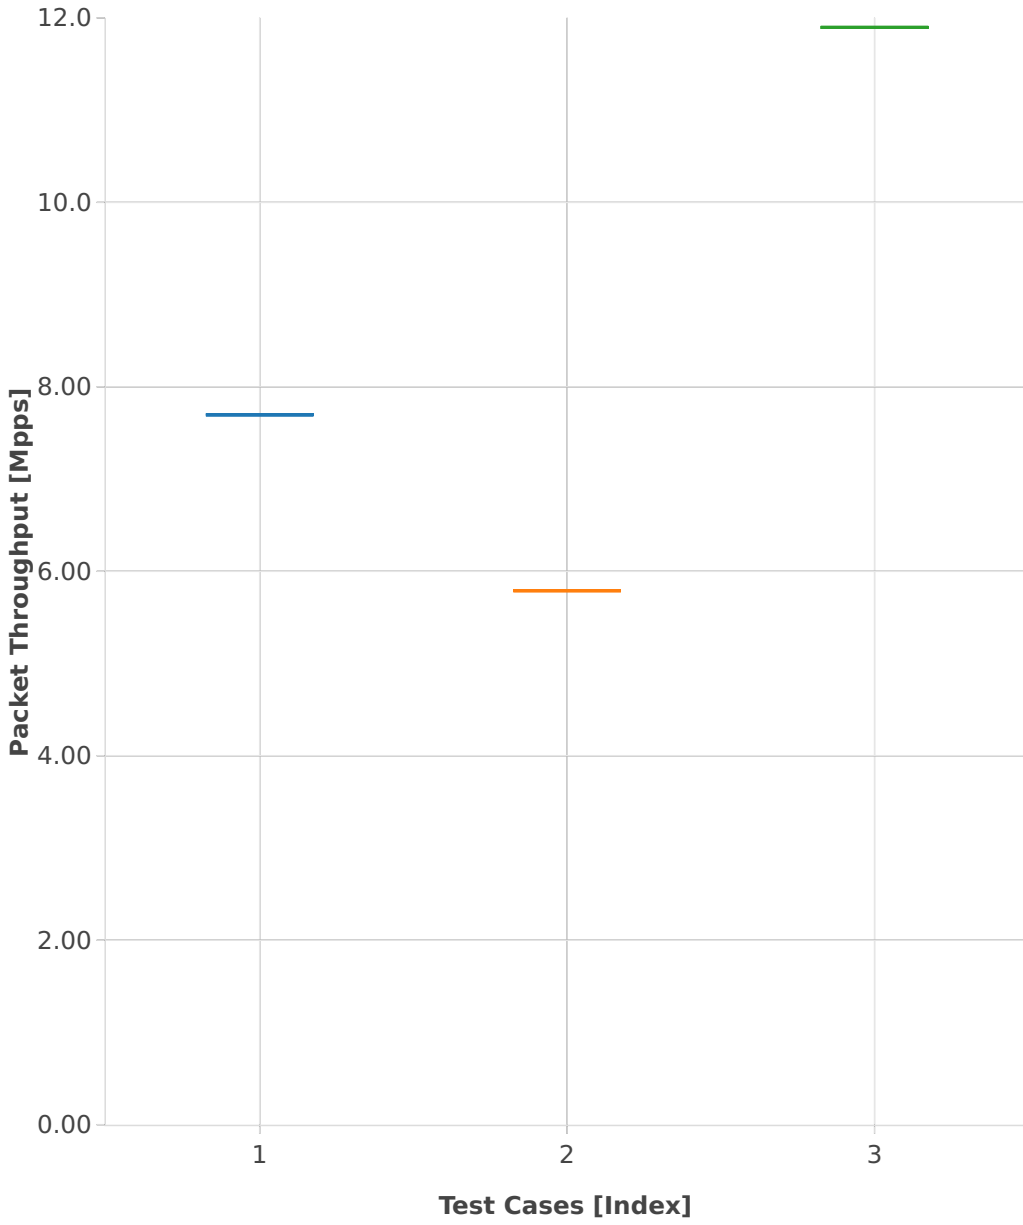

Throughput: l2sw-2n-dnv-x553-64b-1t1c-base-ndr

1. (01 run) eth-l2xcbase

2. (01 run) eth-l2bdbasemaclrn

3. (01 run) eth-l2patch