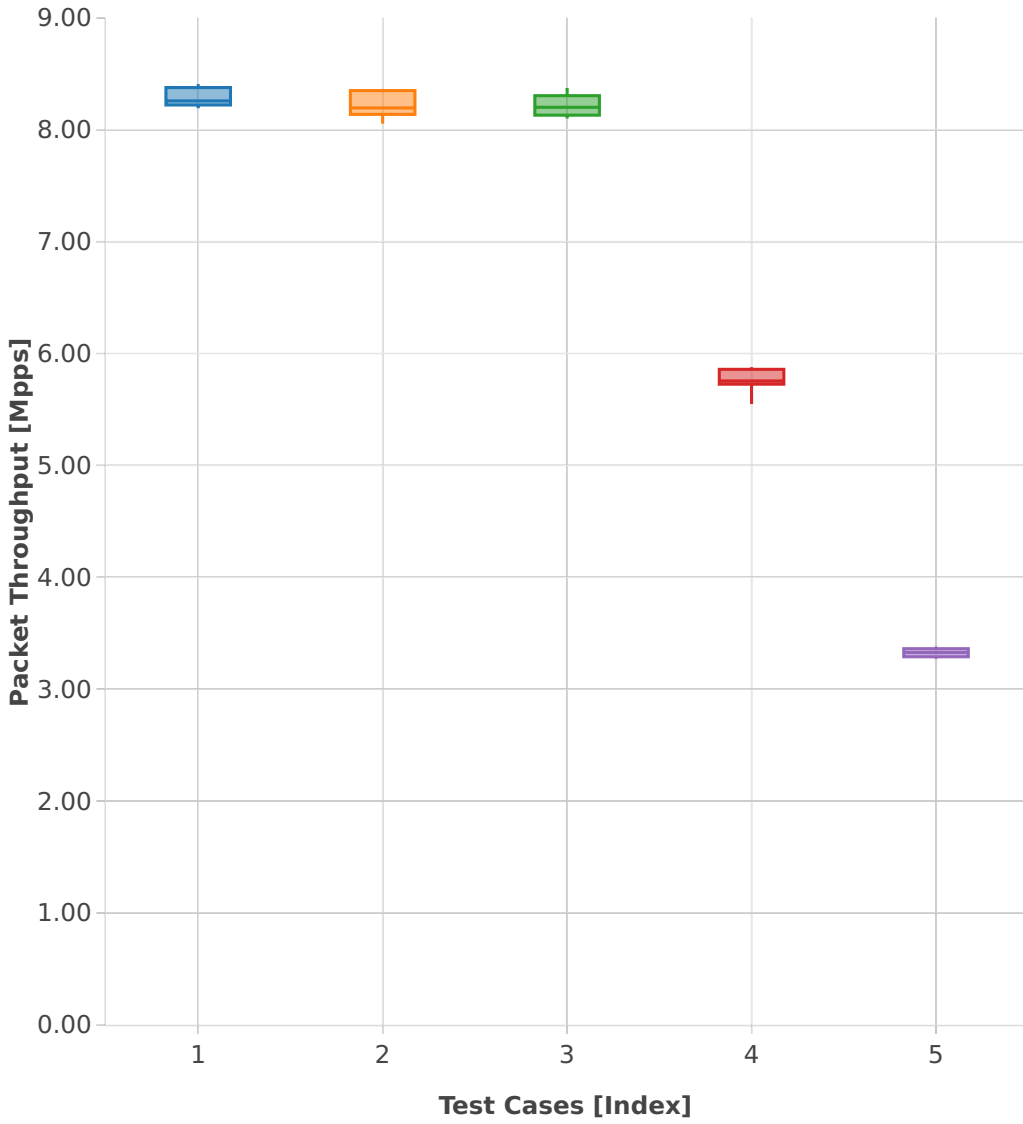

Throughput: k8s-memif-3n-hsw-x710-64b-2t2c-base_and_scale-l2xc-ndr

- 1. (07 runs) eth-1drcl2xcbase-eth-2memif-1drcl2xc-1paral-k8s
- 2. (08 runs) eth-1drcl2xcbase-eth-2memif-2drcl2xc-1horiz-k8s
- 3. (06 runs) eth-1drcl2xcbase-eth-2memif-4drcl2xc-1horiz-k8s
- 4. (09 runs) eth-1drcl2xcbase-eth-4memif-2drcl2xc-1chain-k8s
- 5. (06 runs) eth-1drcl2xcbase-eth-8memif-4drcl2xc-1chain-k8s