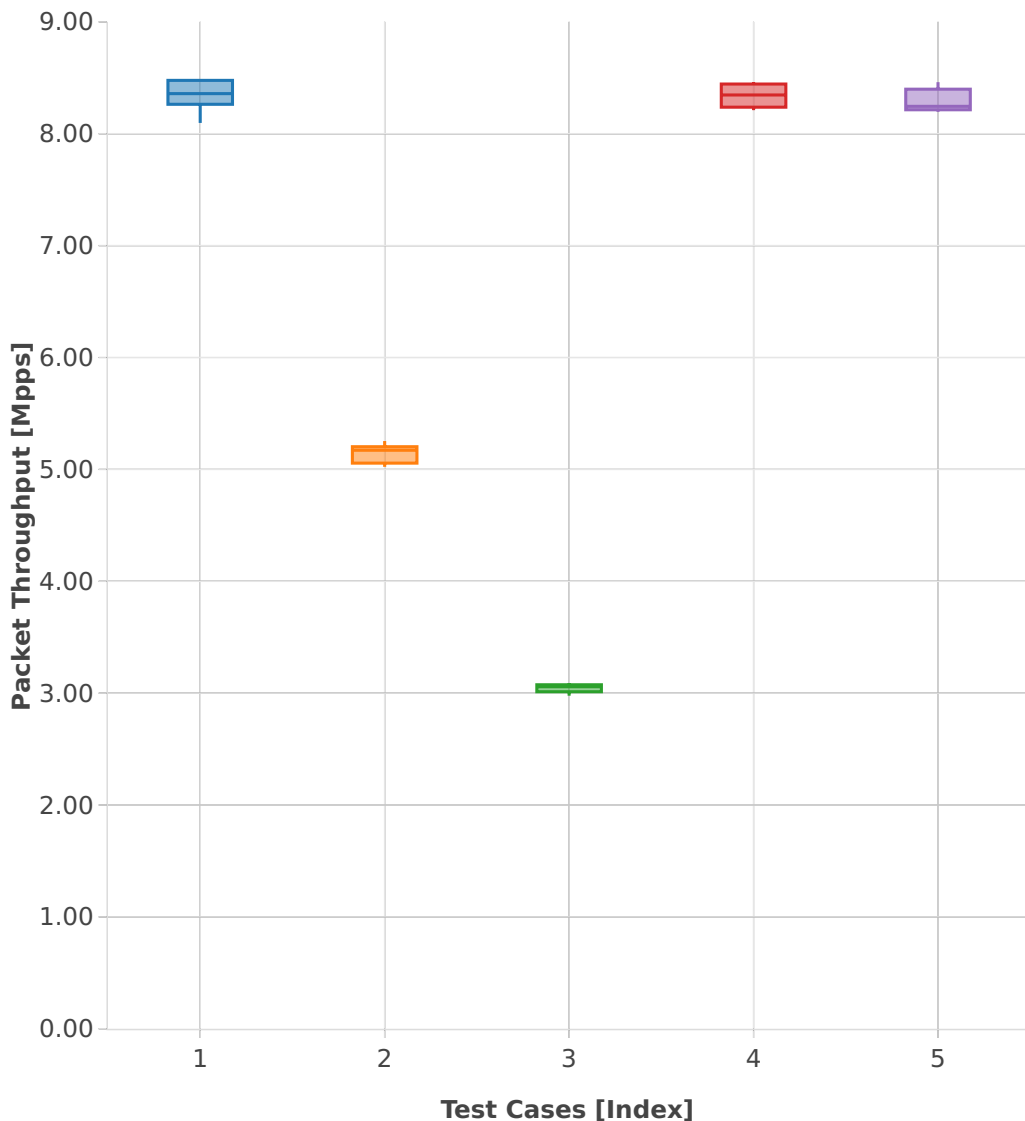

Throughput: k8s-memif-3n-hsw-x710-64b-2t2c-base_and_scale-l2bd-pdr

- 1. (08 runs) eth-1drcl2bdbasemaclrn-eth-2memif-1drcl2xc-1paral-k8s
- 2. (08 runs) eth-1drcl2bdbasemaclrn-eth-4memif-2drcl2xc-1chain-k8s
- 3. (09 runs) eth-1drcl2bdbasemaclrn-eth-8memif-4drcl2xc-1chain-k8s
- 4. (10 runs) eth-1drcl2bdbasemaclrn-eth-2memif-2drcl2xc-1horiz-k8s
- 5. (08 runs) eth-1drcl2bdbasemaclrn-eth-2memif-4drcl2xc-1horiz-k8s