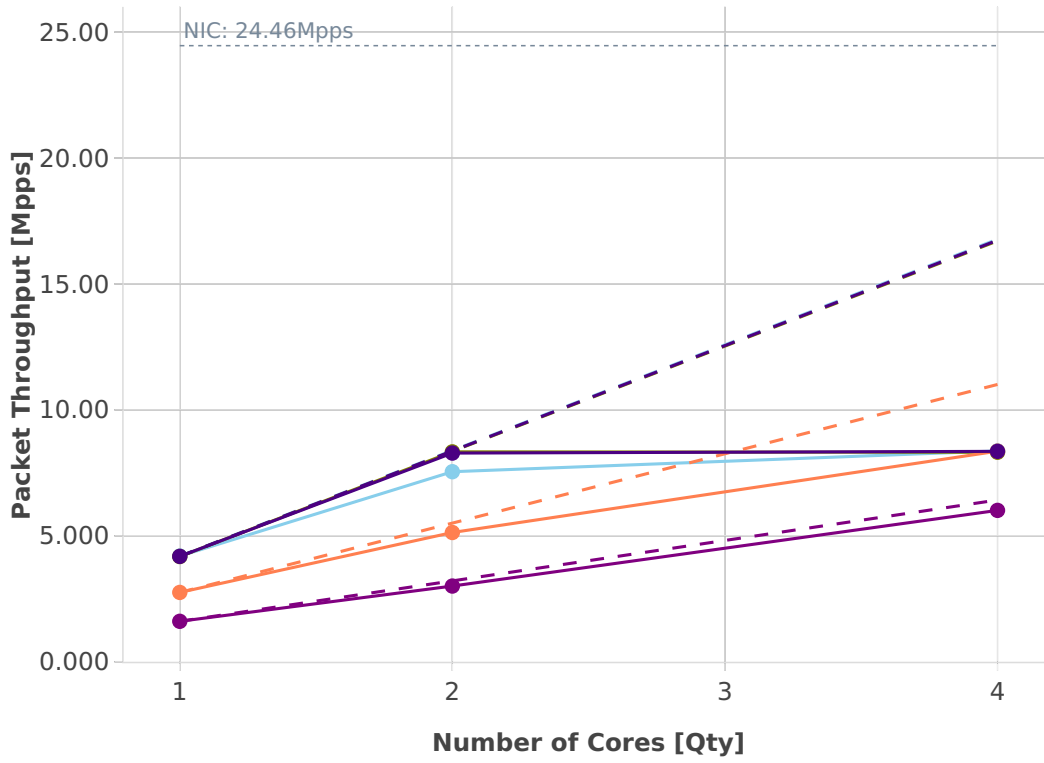

Speedup Multi-core: k8s-memif-3n-hsw-x520-64b-base_and_scale-l2bd-pdr

- eth-1drcl2bdbasemaclrn-eth-2memif-1drcl2xc-1paral-k8s
- eth-1drcl2bdbasemaclrn-eth-2memif-2drcl2xc-1horiz-k8s
- eth-1drcl2bdbasemaclrn-eth-8memif-4drcl2xc-1chain-k8s
- eth-1drcl2bdbasemaclrn-eth-4memif-2drcl2xc-1chain-k8s
- eth-1drcl2bdbasemaclrn-eth-2memif-4drcl2xc-1horiz-k8s