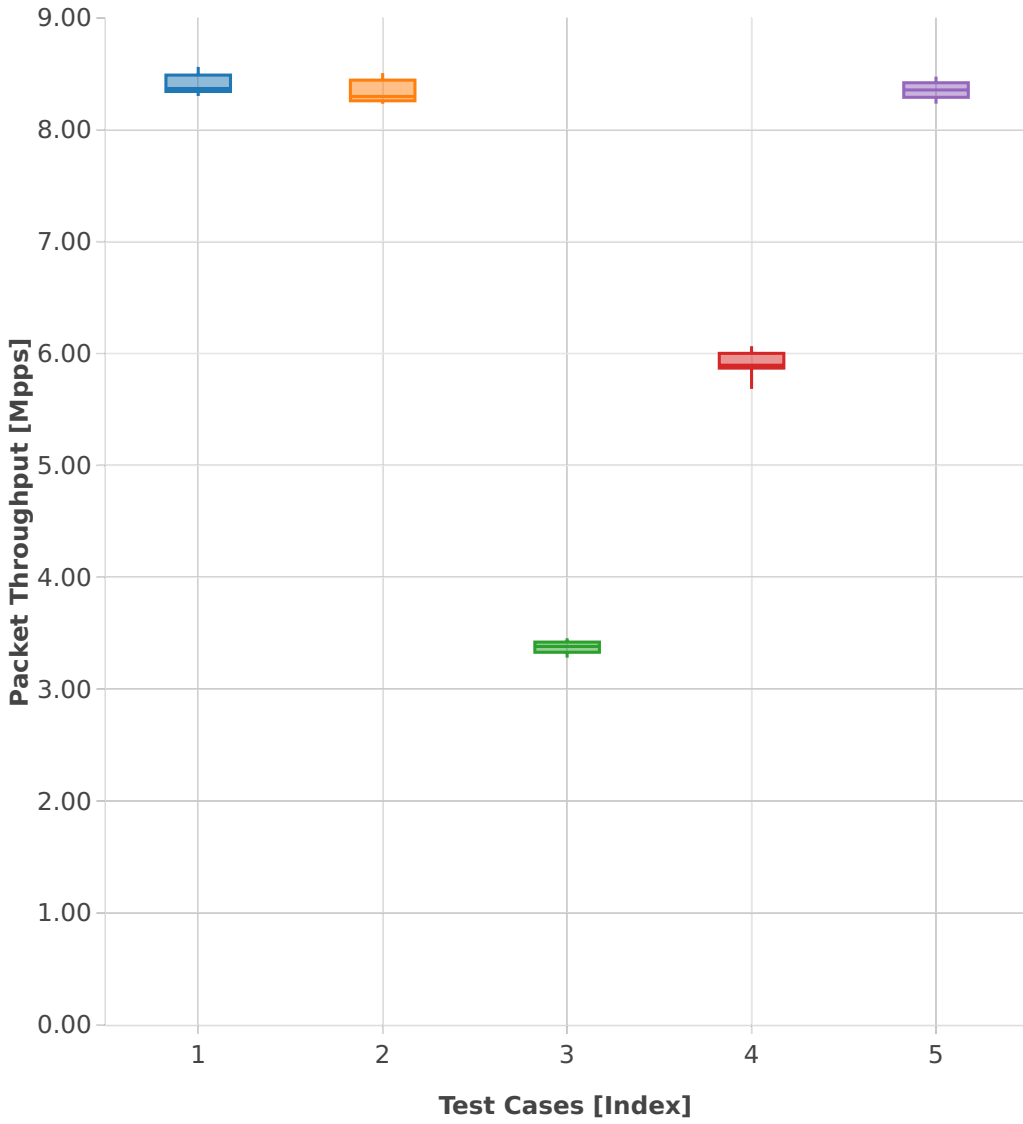

Throughput: k8s-memif-3n-hsw-x520-64b-2t2c-base_and_scale-l2xc-pdr

- 1. (09 runs) eth-1drcl2xcbase-eth-2memif-1drcl2xc-1paral-k8s
- 2. (08 runs) eth-1drcl2xcbase-eth-2memif-2drcl2xc-1horiz-k8s
- 3. (08 runs) eth-1drcl2xcbase-eth-8memif-4drcl2xc-1chain-k8s
- 4. (07 runs) eth-1drcl2xcbase-eth-4memif-2drcl2xc-1chain-k8s
- 5. (06 runs) eth-1drcl2xcbase-eth-2memif-4drcl2xc-1horiz-k8s