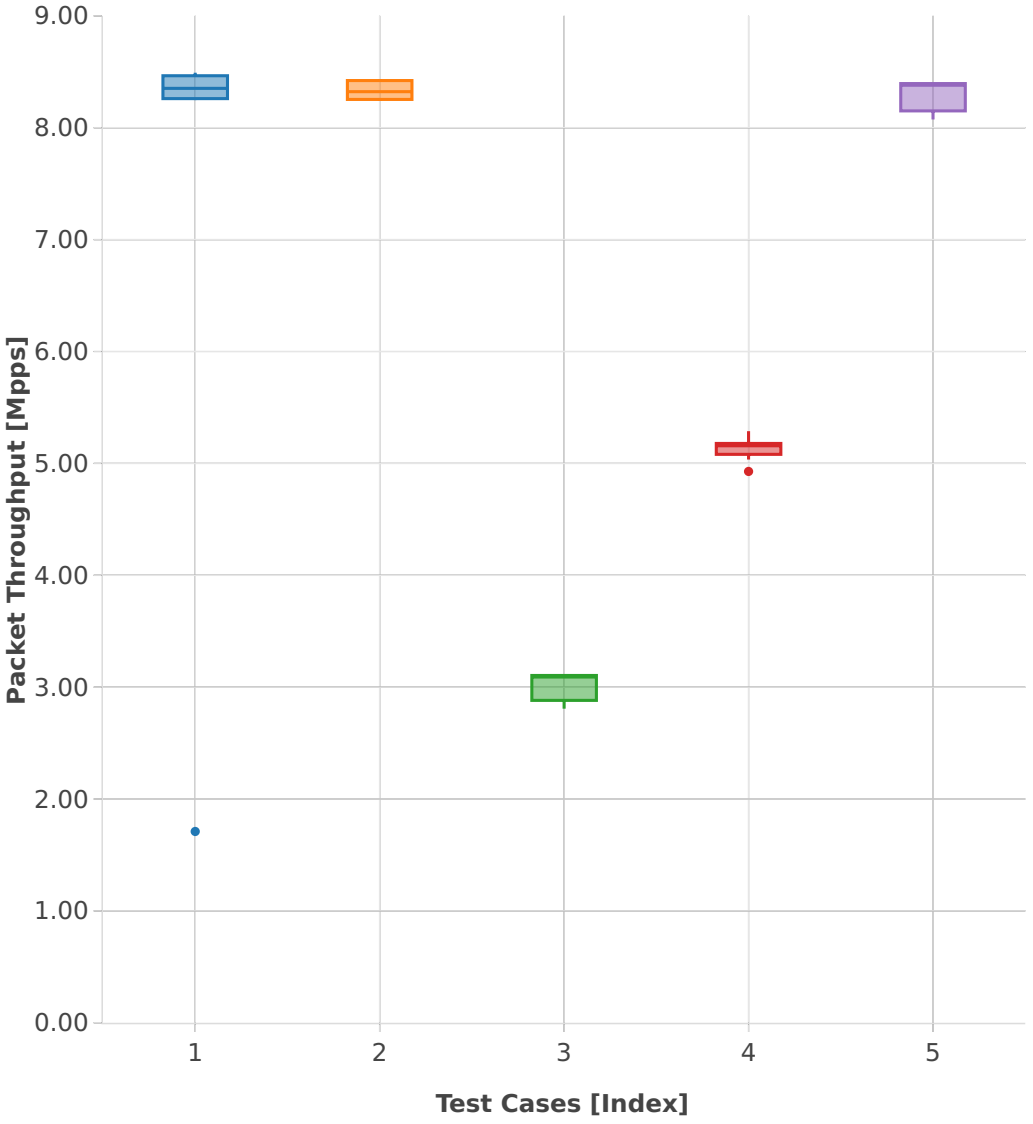

Throughput: k8s-memif-3n-hsw-x520-64b-2t2c-base_and_scale-l2bd-pdr

- 1. (08 runs) eth-1drcl2bdbasemaclrn-eth-2memif-1drcl2xc-1paral-k8s
- 2. (08 runs) eth-1drcl2bdbasemaclrn-eth-2memif-2drcl2xc-1horiz-k8s
- 3. (03 runs) eth-1drcl2bdbasemaclrn-eth-8memif-4drcl2xc-1chain-k8s
- 4. (08 runs) eth-1drcl2bdbasemaclrn-eth-4memif-2drcl2xc-1chain-k8s
- 5. (03 runs) eth-1drcl2bdbasemaclrn-eth-2memif-4drcl2xc-1horiz-k8s