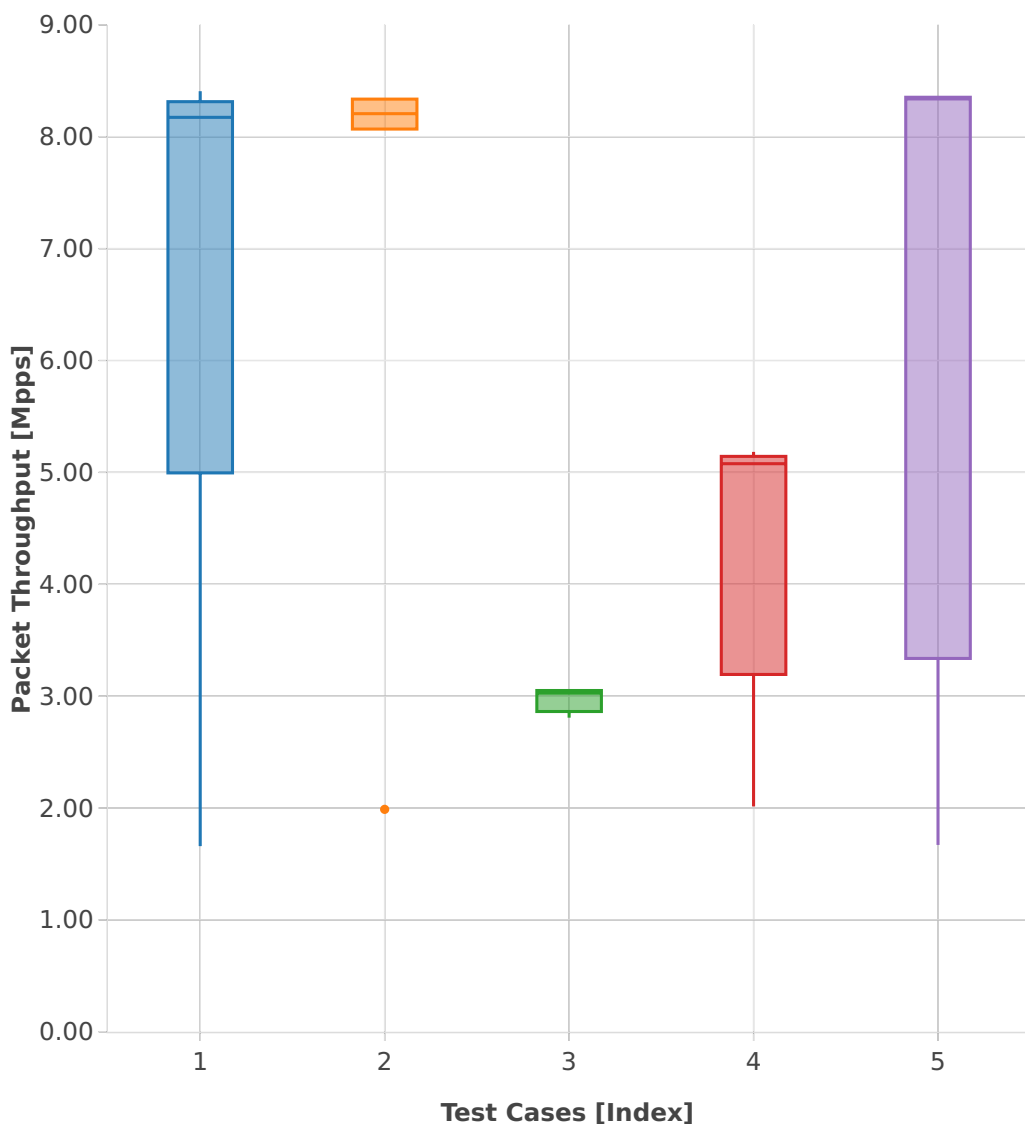

# Throughput: k8s-memif-3n-hsw-x520-64b-2t2c-base\_and\_scale-l2bd-ndr

- 1. (08 runs) eth-1drcl2bdbasemaclrn-eth-2memif-1drcl2xc-1paral-k8s
- 2. (08 runs) eth-1drcl2bdbasemaclrn-eth-2memif-2drcl2xc-1horiz-k8s
- 3. (03 runs) eth-1drcl2bdbasemaclrn-eth-8memif-4drcl2xc-1chain-k8s
- 4. (08 runs) eth-1drcl2bdbasemaclrn-eth-4memif-2drcl2xc-1chain-k8s
- 5. (03 runs) eth-1drcl2bdbasemaclrn-eth-2memif-4drcl2xc-1horiz-k8s