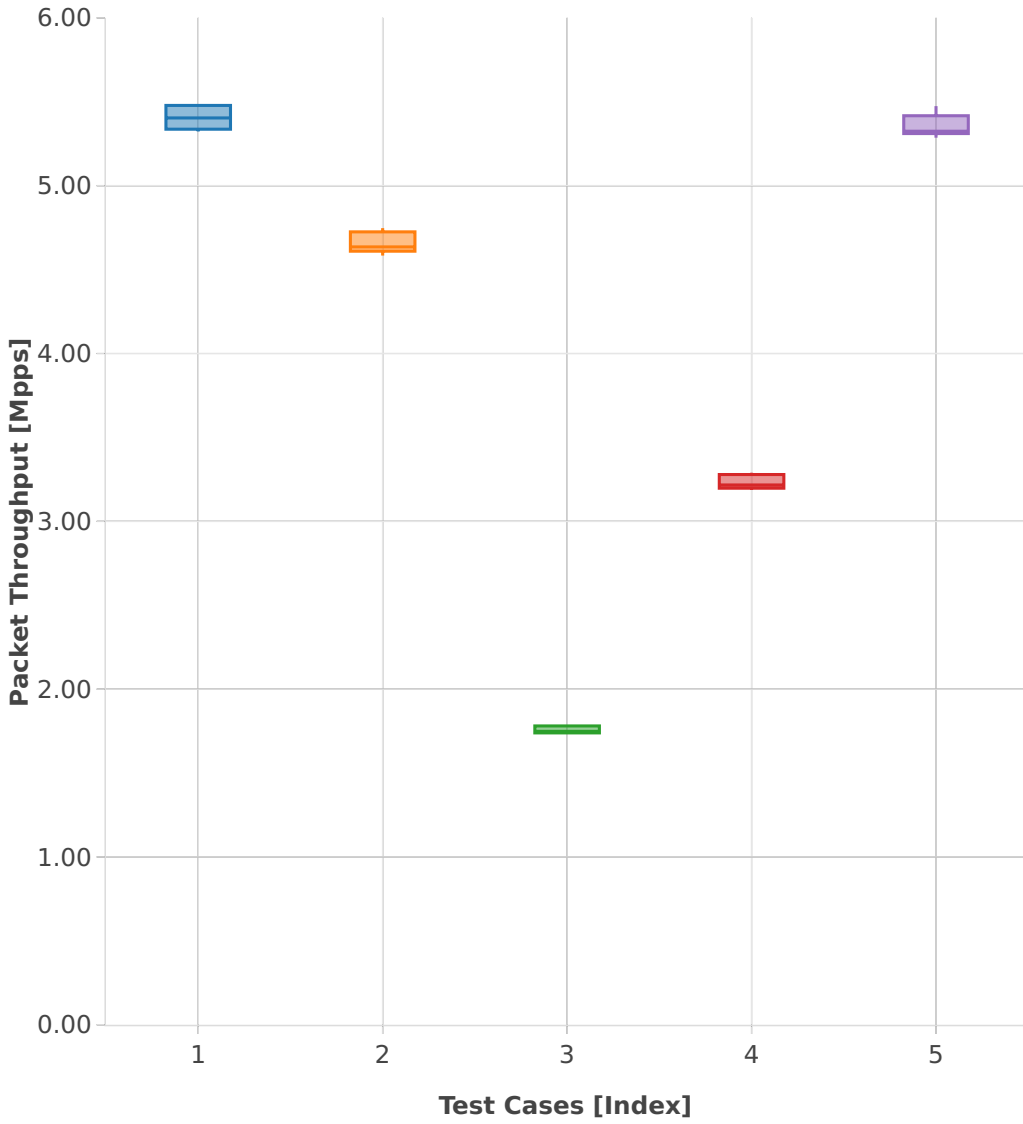

# Throughput: k8s-memif-3n-hsw-x520-64b-1t1c-base\_and\_scale-l2xc-ndr

- 1. (06 runs) eth-1drcl2xcbase-eth-2memif-1drcl2xc-1paral-k8s
- 2. (09 runs) eth-1drcl2xcbase-eth-2memif-2drcl2xc-1horiz-k8s
- 3. (05 runs) eth-1drcl2xcbase-eth-8memif-4drcl2xc-1chain-k8s
- 4. (07 runs) eth-1drcl2xcbase-eth-4memif-2drcl2xc-1chain-k8s
- 5. (07 runs) eth-1drcl2xcbase-eth-2memif-4drcl2xc-1horiz-k8s