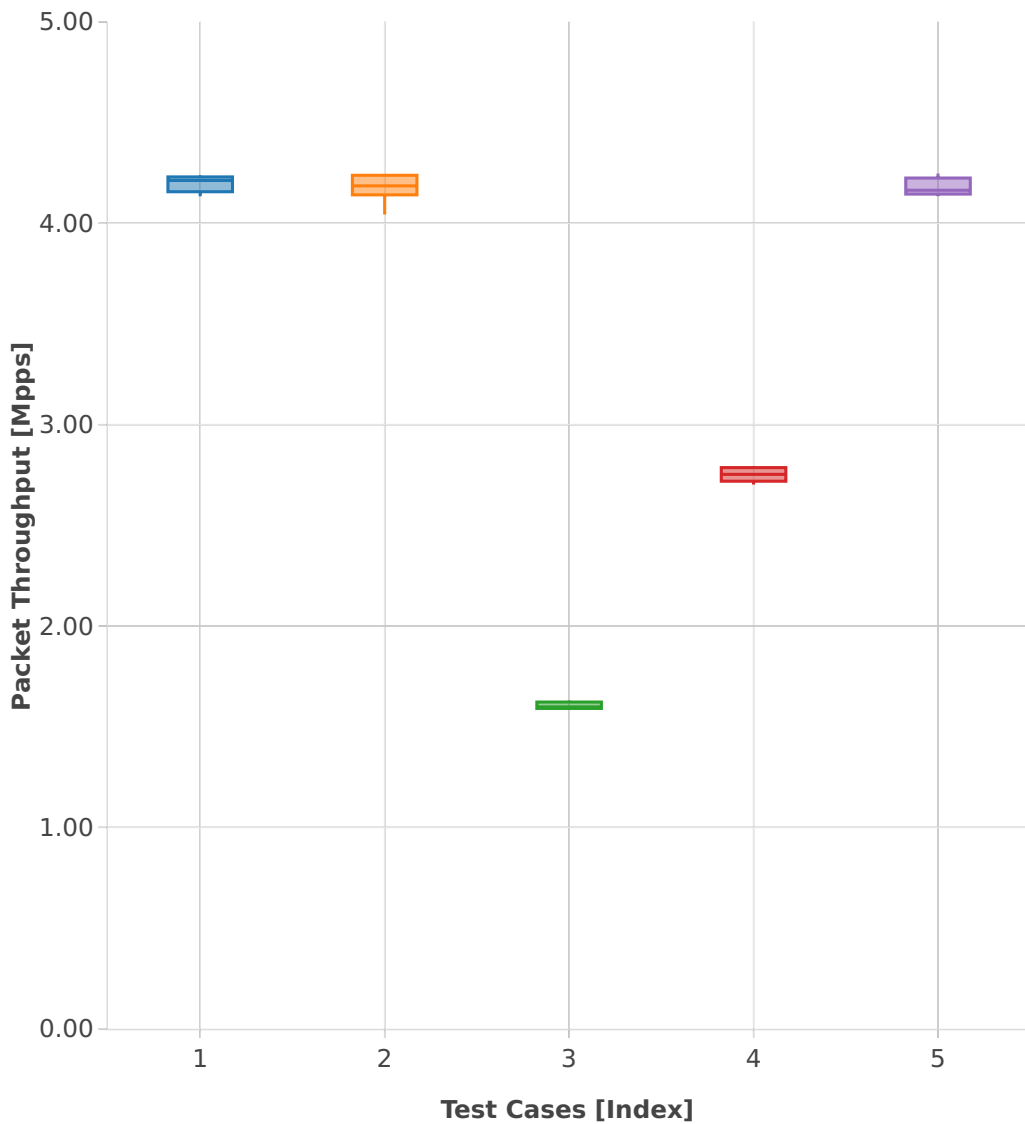

# Throughput: k8s-memif-3n-hsw-x520-64b-1t1c-base\_and\_scale-l2bd-pdr

- 1. (07 runs) eth-1drcl2bdbasemaclrn-eth-2memif-1drcl2xc-1paral-k8s
- 2. (08 runs) eth-1drcl2bdbasemaclrn-eth-2memif-2drcl2xc-1horiz-k8s
- 3. (07 runs) eth-1drcl2bdbasemaclrn-eth-8memif-4drcl2xc-1chain-k8s
- 4. (10 runs) eth-1drcl2bdbasemaclrn-eth-4memif-2drcl2xc-1chain-k8s
- 5. (07 runs) eth-1drcl2bdbasemaclrn-eth-2memif-4drcl2xc-1horiz-k8s