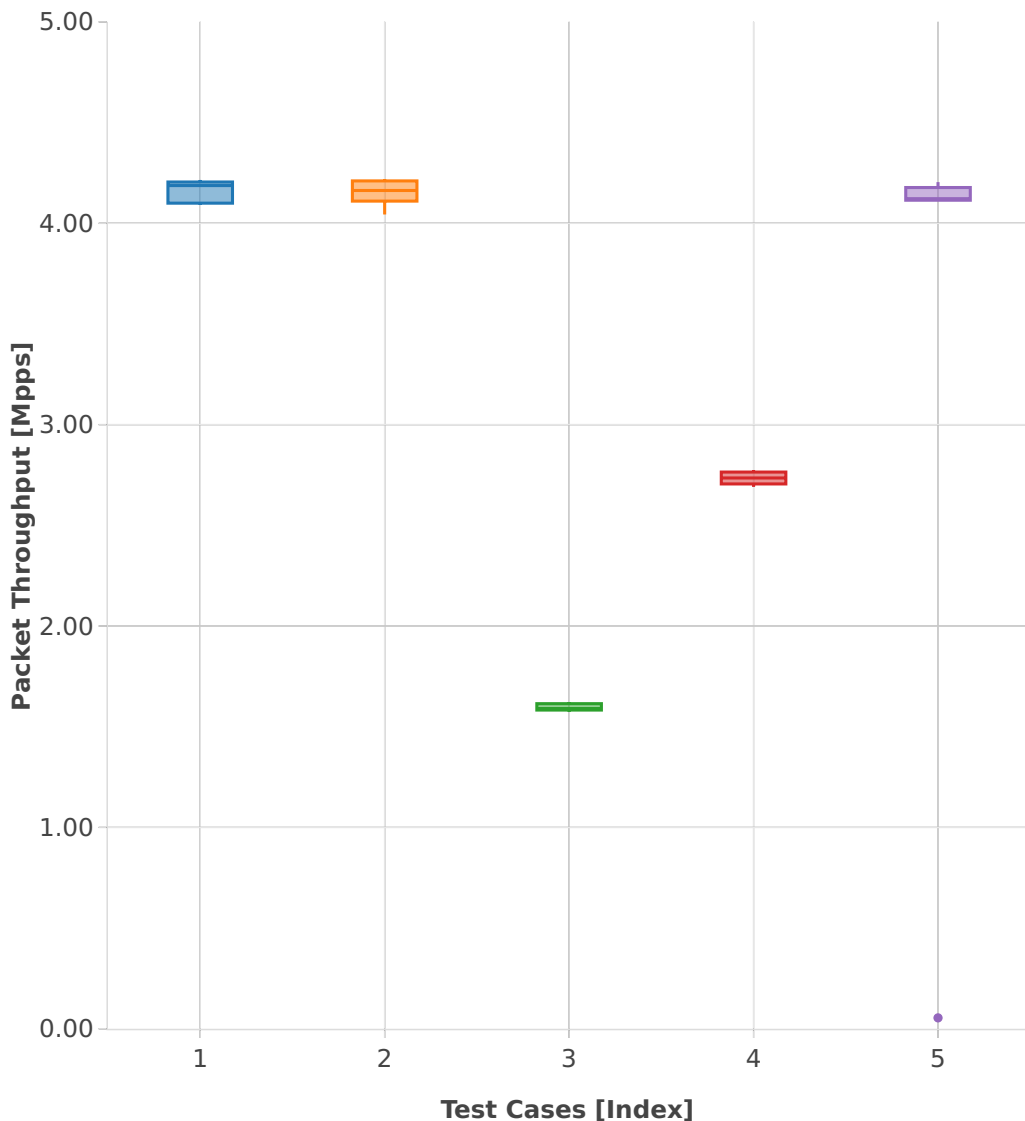

Throughput: k8s-memif-3n-hsw-x520-64b-1t1c-base_and_scale-l2bd-ndr

- 1. (07 runs) eth-1drcl2bdbasemaclrn-eth-2memif-1drcl2xc-1paral-k8s
- 2. (08 runs) eth-1drcl2bdbasemaclrn-eth-2memif-2drcl2xc-1horiz-k8s
- 3. (07 runs) eth-1drcl2bdbasemaclrn-eth-8memif-4drcl2xc-1chain-k8s
- 4. (10 runs) eth-1drcl2bdbasemaclrn-eth-4memif-2drcl2xc-1chain-k8s
- 5. (07 runs) eth-1drcl2bdbasemaclrn-eth-2memif-4drcl2xc-1horiz-k8s