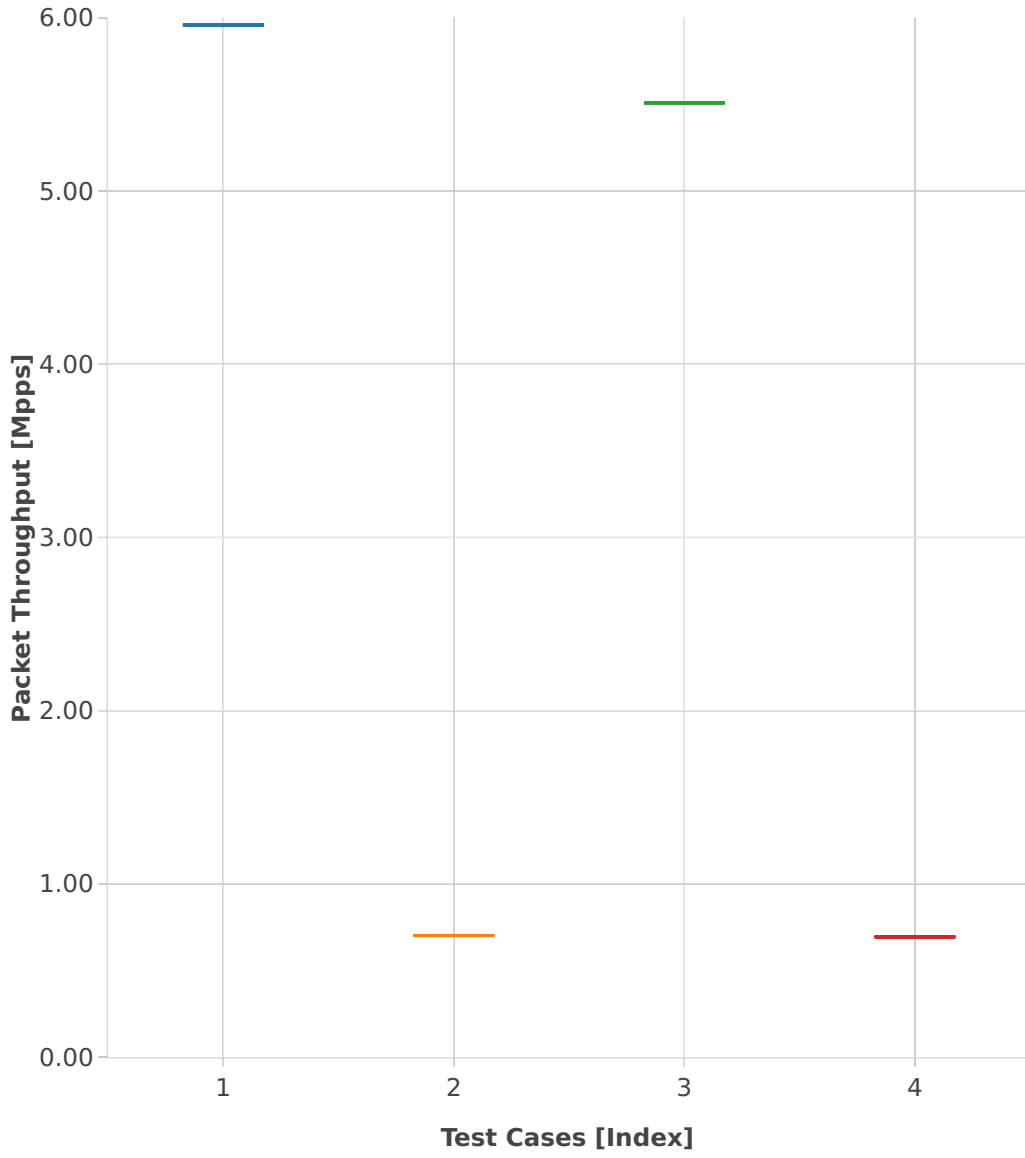

Throughput: ipsec-3n-hsw-xf710-64b-2t2c-sw-pdr

- 1. (01 run) ethip4ipsecbasetnls-w-ip4base-int-aes-gcm
- 2. (01 run) ethip4ipsecbasetnls-w-ip4base-int-cbc-sha1
- 3. (01 run) ethip4ipsecbasetnls-w-ip4base-tnl-aes-gcm
- 4. (01 run) ethip4ipsecbasetnls-w-ip4base-tnl-cbc-sha1