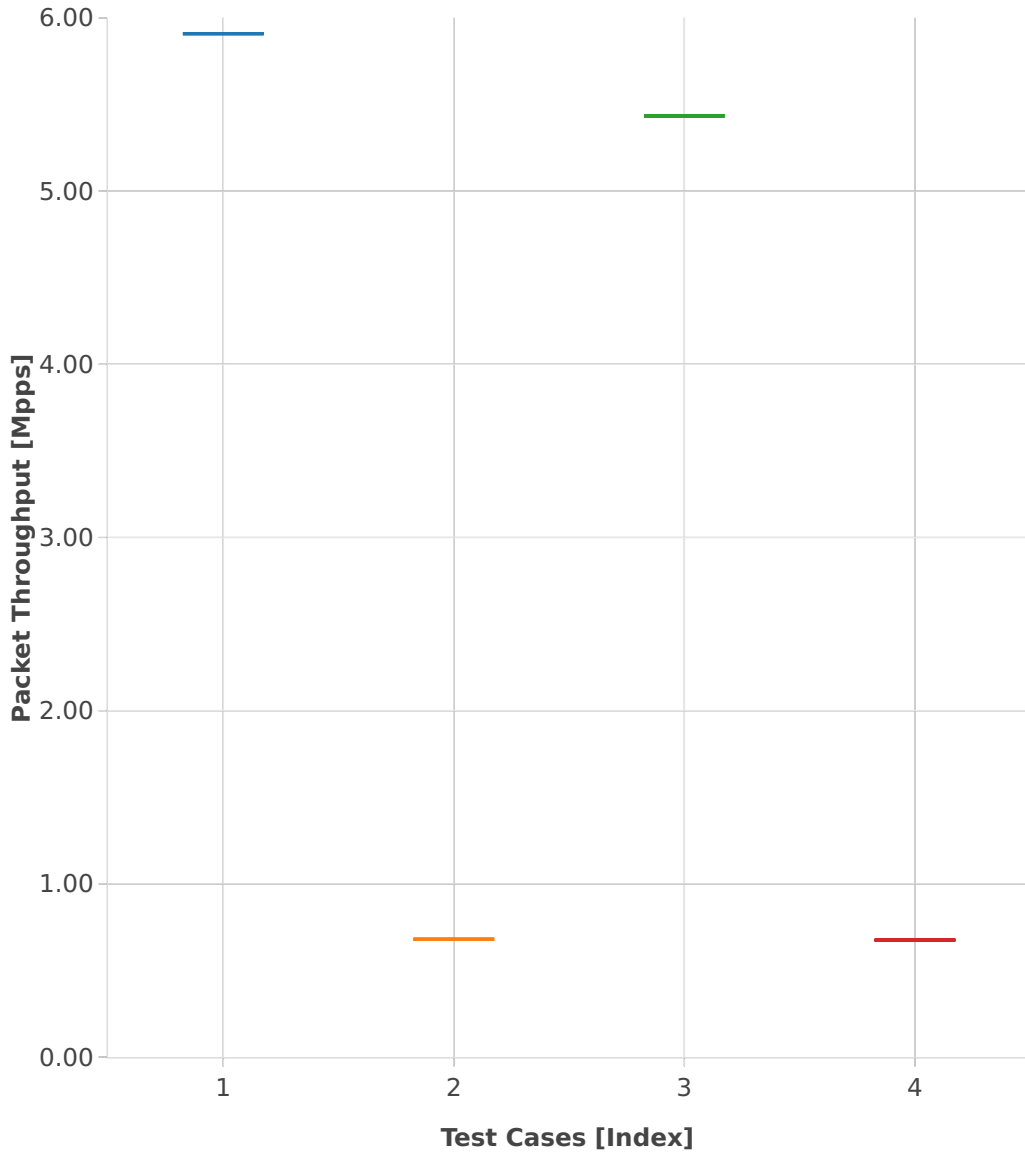

Throughput: ipsec-3n-hsw-xf710-64b-2t2c-sw-ndr

- 1. (01 run) ethip4ipsecbasetnlsw-ip4base-int-aes-gcm
- 2. (01 run) ethip4ipsecbasetnlsw-ip4base-int-cbc-sha1
- 3. (01 run) ethip4ipsecbasetnlsw-ip4base-tnl-aes-gcm
- 4. (01 run) ethip4ipsecbasetnlsw-ip4base-tnl-cbc-sha1