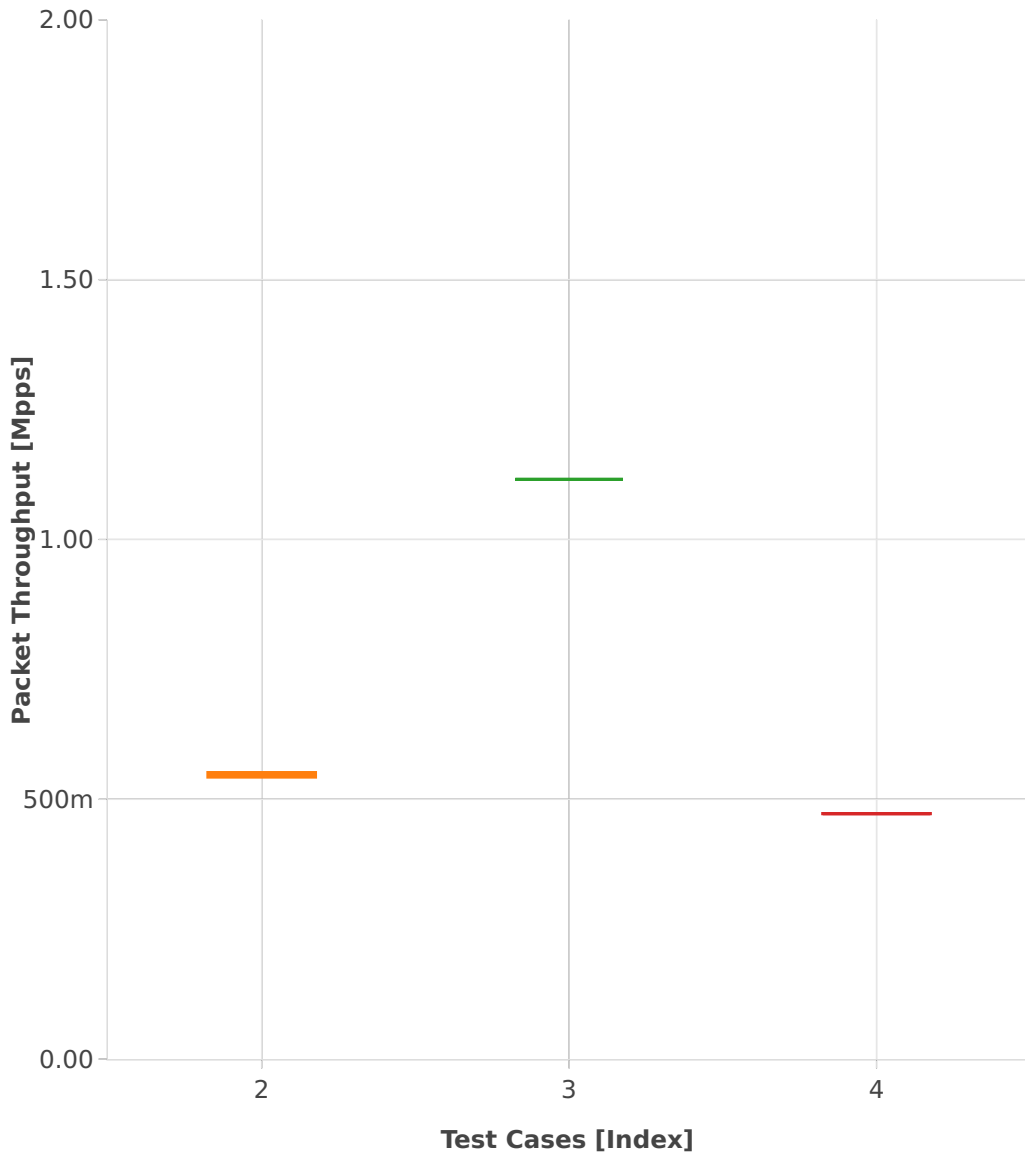

# Throughput: ipsec-3n-hsw-xl710-64b-2t2c-scale-pdr

- 1. (01 run) ethip4ipsecscale1000tnl-ip4base-int-aes-gcm
- 2. (00 run) ethip4ipsecscale1000tnl-ip4base-int-cbc-sha1
- 3. (02 runs) ethip4ipsecscale1000tnl-ip4base-tnl-aes-gcm
- 4. (02 runs) ethip4ipsecscale1000tnl-ip4base-tnl-cbc-sha1