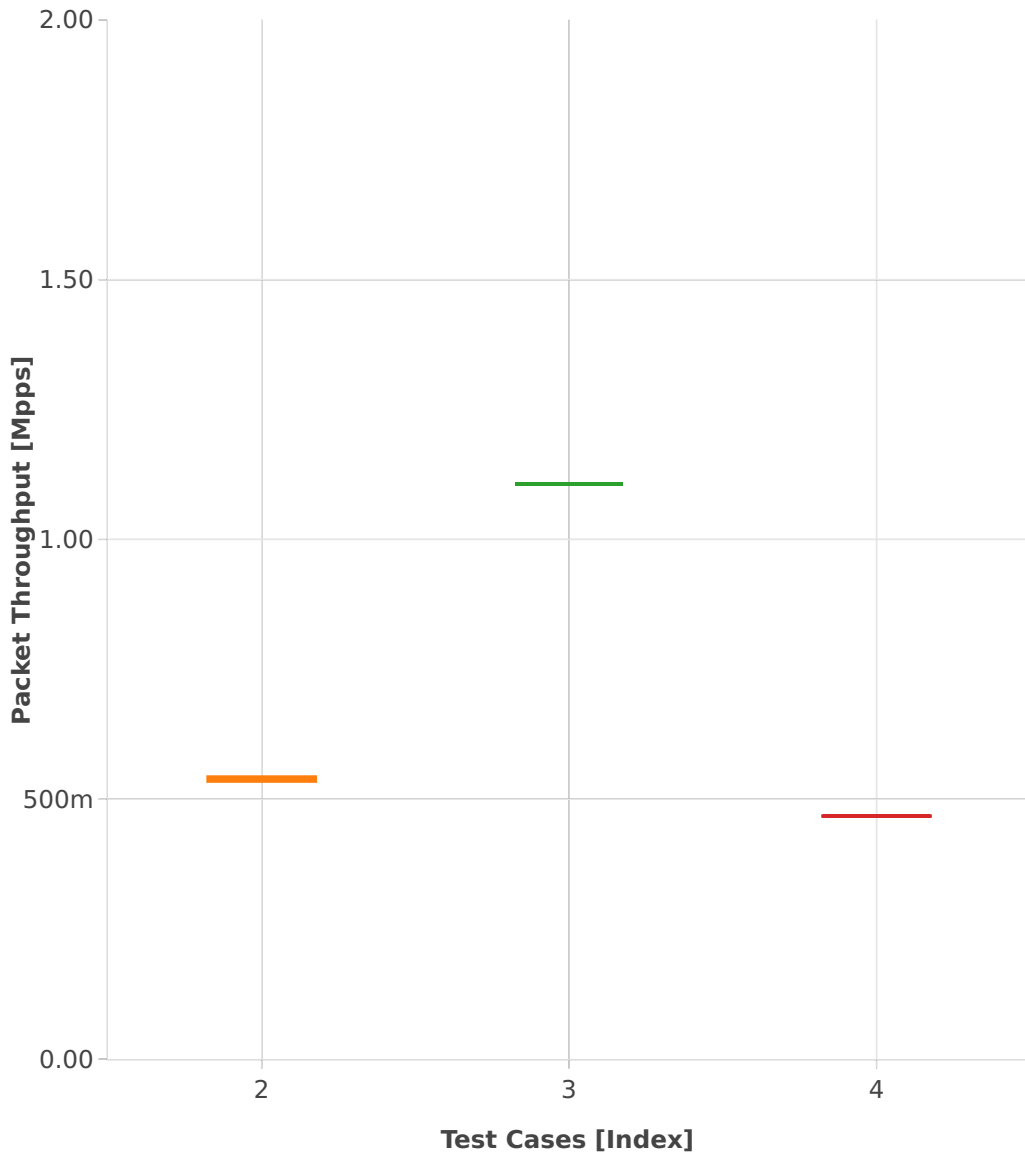

# Throughput: ipsec-3n-hsw-xl710-64b-2t2c-scale-ndr

- 1. (01 run) ethip4ipsecscale1000tnl-ip4base-int-aes-gcm
- 2. (00 run) ethip4ipsecscale1000tnl-ip4base-int-cbc-sha1
- 3. (02 runs) ethip4ipsecscale1000tnl-ip4base-tnl-aes-gcm
- 4. (02 runs) ethip4ipsecscale1000tnl-ip4base-tnl-cbc-sha1