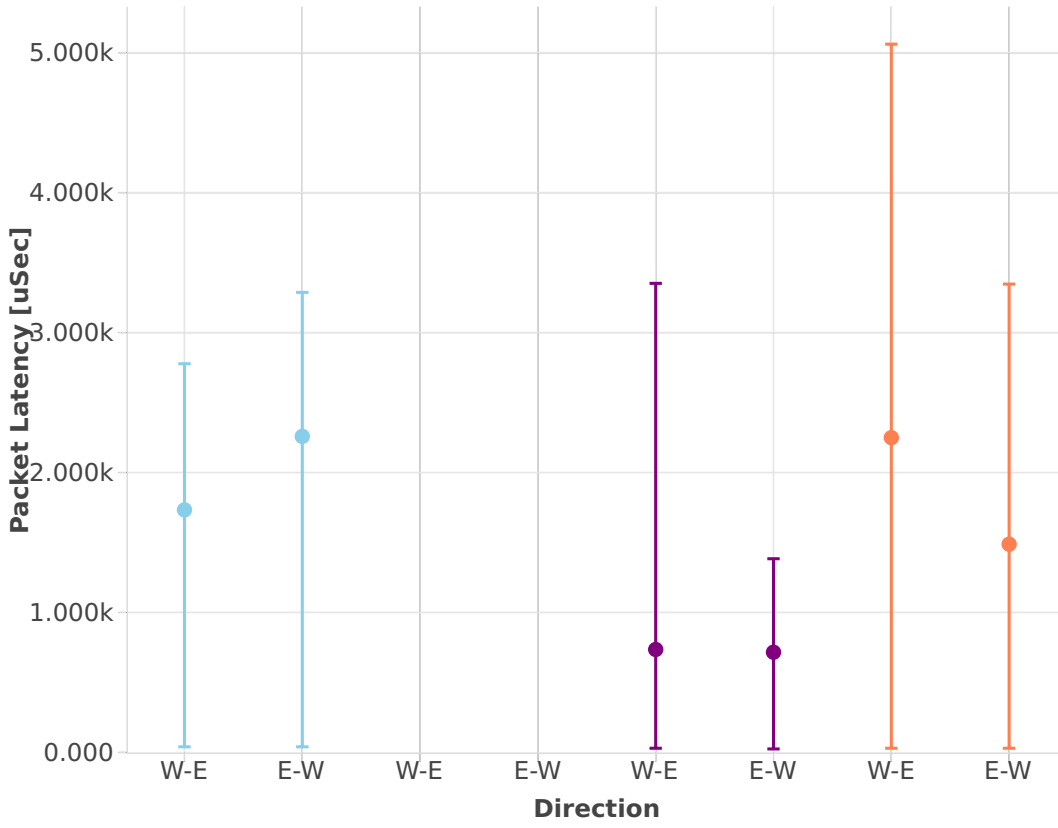

### Latency: ipsec-3n-hsw-xf710-64b-2t2c-scale-ndr

- ethip4ipsecscale1000tnl-ip4base-tnl-aes-gcm
- ethip4ipsecscale1000tnl-ip4base-int-aes-gcm
- ethip4ipsecscale1000tnl-ip4base-int-cbc-sha1
- ethip4ipsecscale1000tnl-ip4base-tnl-cbc-sha1