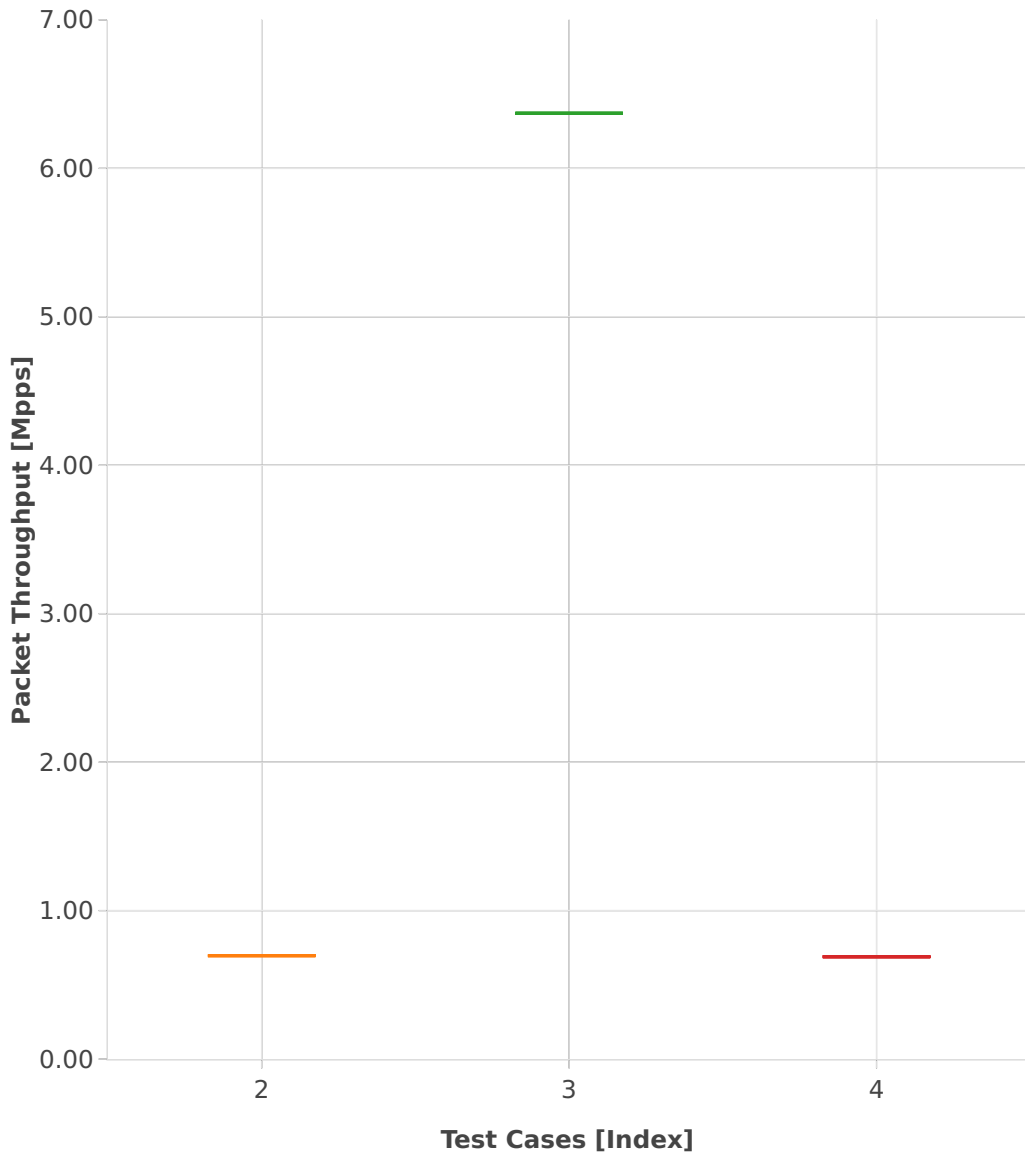

Throughput: ipsec-3n-hsw-xf710-64b-2t2c-base-pdr

- 1. (01 run) ethip4ipsecbasetnl-ip4base-int-aes-gcm
- 2. (01 run) ethip4ipsecbasetnl-ip4base-int-cbc-sha1
- 3. (01 run) ethip4ipsecbasetnl-ip4base-tnl-aes-gcm
- 4. (00 run) ethip4ipsecbasetnl-ip4base-tnl-cbc-sha1