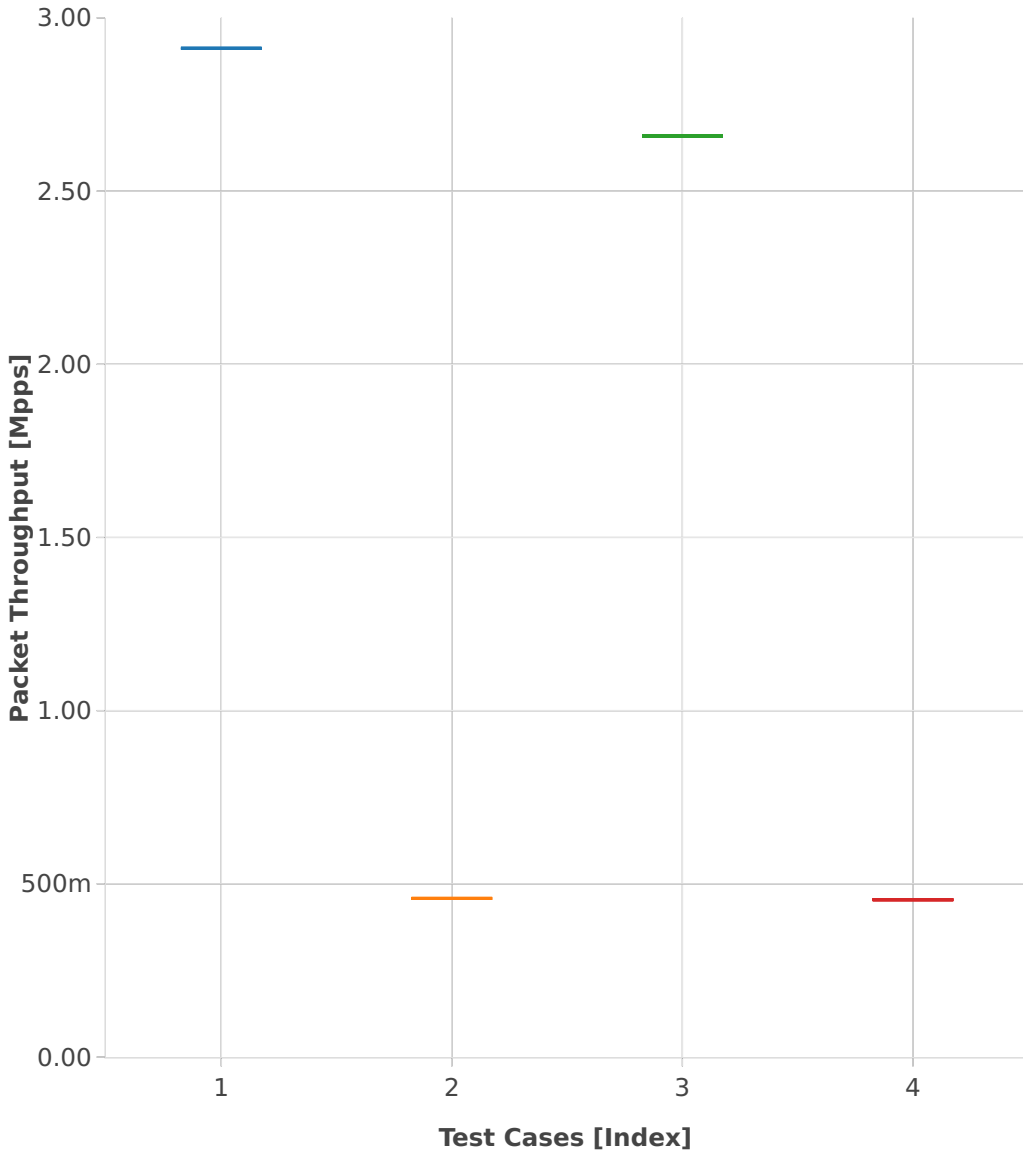

### Throughput: ipsec-3n-hsw-xf710-64b-1t1c-sw-pdr

- 1. (01 run) ethip4ipsecbasetnls-w-ip4base-int-aes-gcm
- 2. (01 run) ethip4ipsecbasetnls-w-ip4base-int-cbc-sha1
- 3. (01 run) ethip4ipsecbasetnls-w-ip4base-tnl-aes-gcm
- 4. (01 run) ethip4ipsecbasetnls-w-ip4base-tnl-cbc-sha1