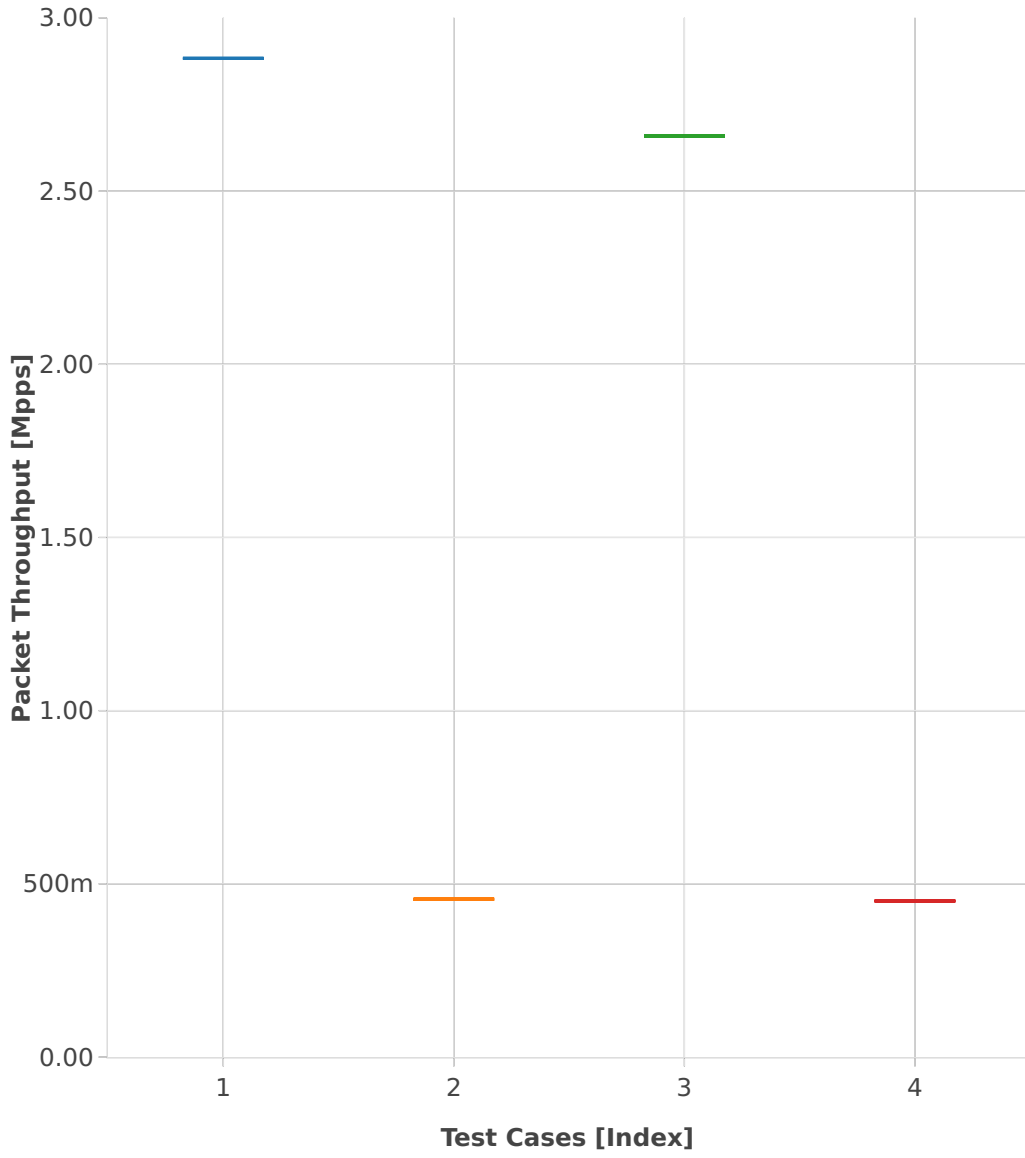

Throughput: ipsec-3n-hsw-xf710-64b-1t1c-sw-ndr

- 1. (01 run) ethip4ipsecbasetnls-w-ip4base-int-aes-gcm
- 2. (01 run) ethip4ipsecbasetnls-w-ip4base-int-cbc-sha1
- 3. (01 run) ethip4ipsecbasetnls-w-ip4base-tnl-aes-gcm
- 4. (01 run) ethip4ipsecbasetnls-w-ip4base-tnl-cbc-sha1