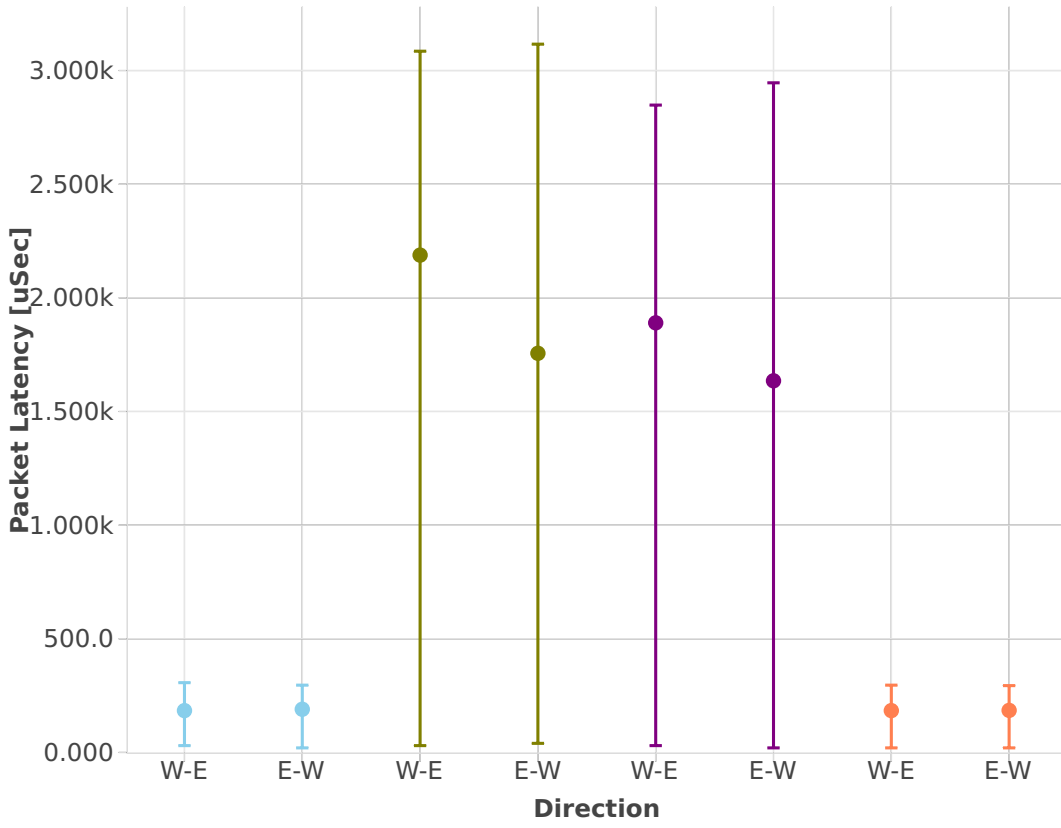

Latency: ipsec-3n-hsw-xf710-64b-1t1c-sw-ndr

- ethip4ipsecbasetnls-w-ip4base-tnl-aes-gcm
- ethip4ipsecbasetnls-w-ip4base-tnl-cbc-sha1
- ethip4ipsecbasetnls-w-ip4base-int-cbc-sha1
- ethip4ipsecbasetnls-w-ip4base-int-aes-gcm