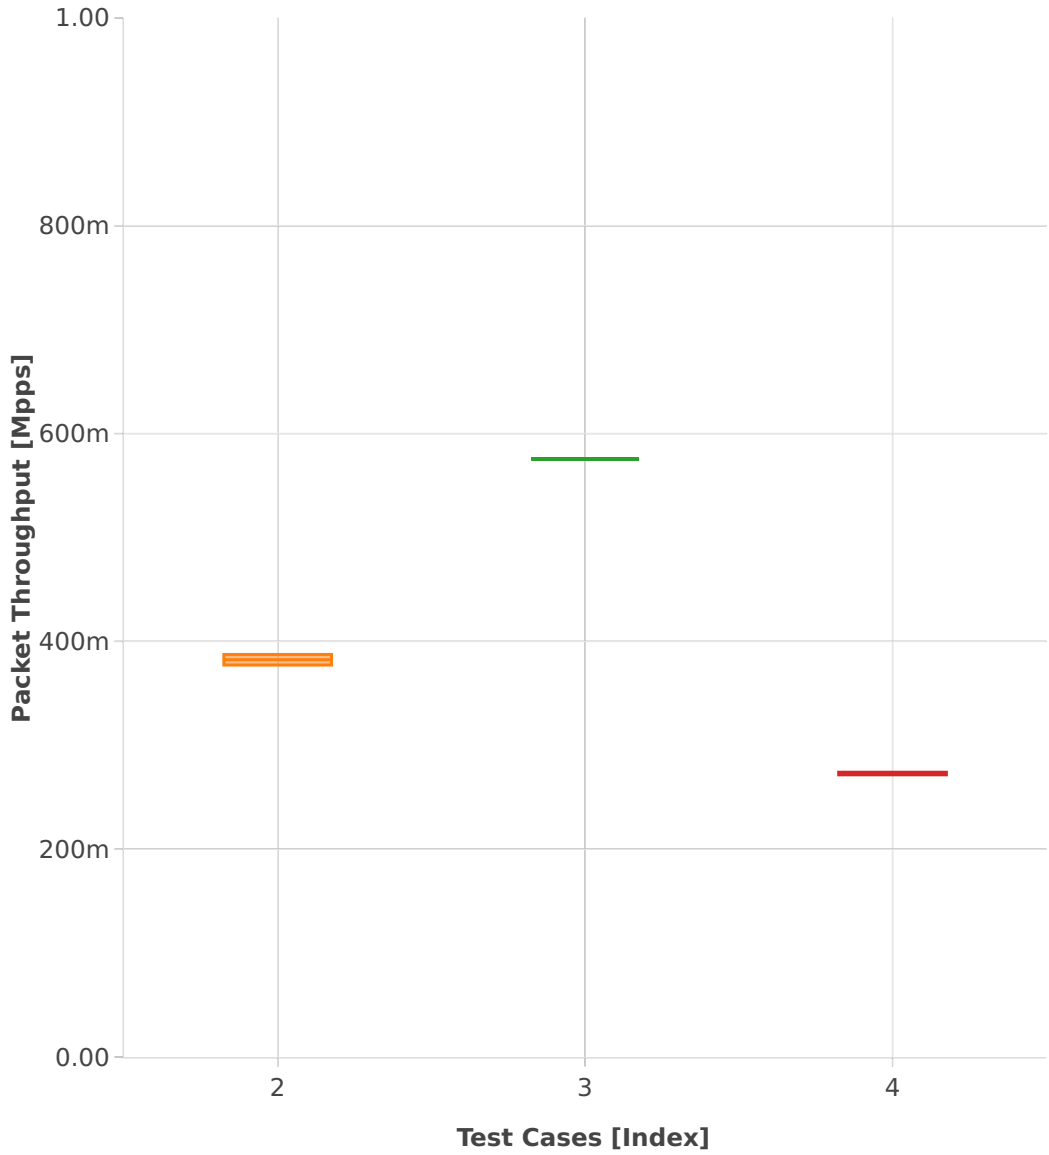

Throughput: ipsec-3n-hsw-xl710-64b-1t1c-scale-ndr

- 1. (01 run) ethip4ipsecscale1000tnl-ip4base-int-aes-gcm
- 2. (00 run) ethip4ipsecscale1000tnl-ip4base-int-cbc-sha1
- 3. (02 runs) ethip4ipsecscale1000tnl-ip4base-tnl-aes-gcm
- 4. (02 runs) ethip4ipsecscale1000tnl-ip4base-tnl-cbc-sha1