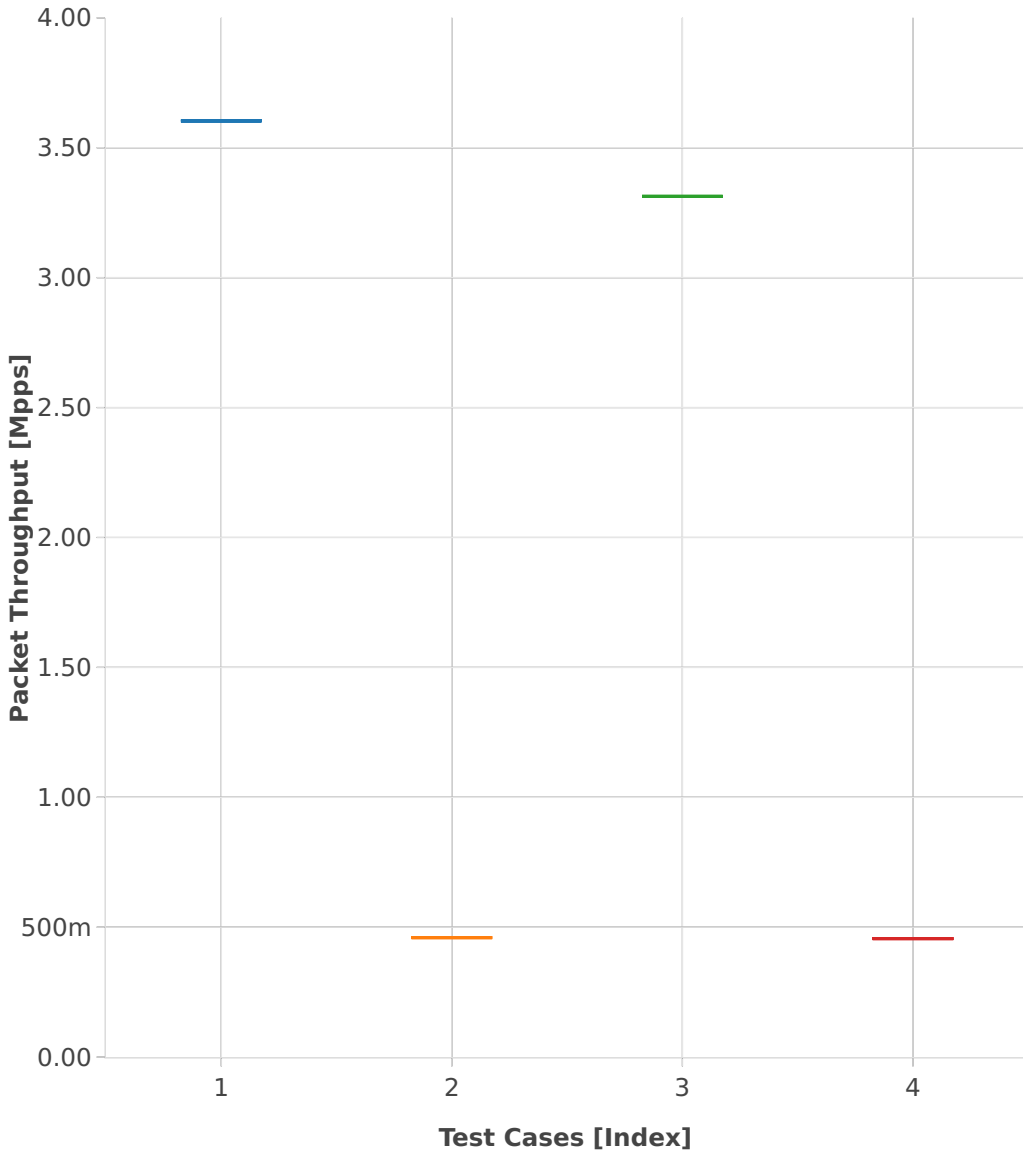

Throughput: ipsec-3n-hsw-xf710-64b-1t1c-base-pdr

- 1. (01 run) ethip4ipsecbasetnl-ip4base-int-aes-gcm
- 2. (01 run) ethip4ipsecbasetnl-ip4base-int-cbc-sha1
- 3. (01 run) ethip4ipsecbasetnl-ip4base-tnl-aes-gcm
- 4. (01 run) ethip4ipsecbasetnl-ip4base-tnl-cbc-sha1