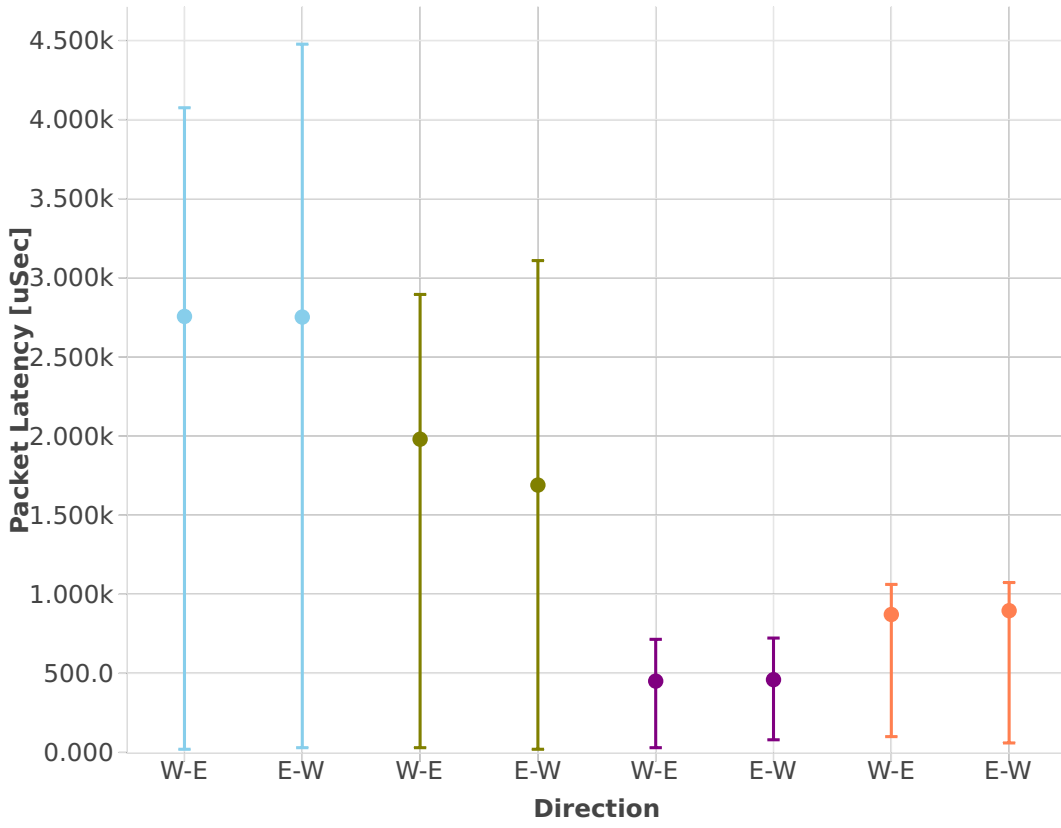

Latency: ipsec-3n-hsw-xf710-64b-1t1c-base-ndr

- ethip4ipsecbasetnl-ip4base-tnl-cbc-sha1
- ethip4ipsecbasetnl-ip4base-int-cbc-sha1
- ethip4ipsecbasetnl-ip4base-tnl-aes-gcm
- ethip4ipsecbasetnl-ip4base-int-aes-gcm