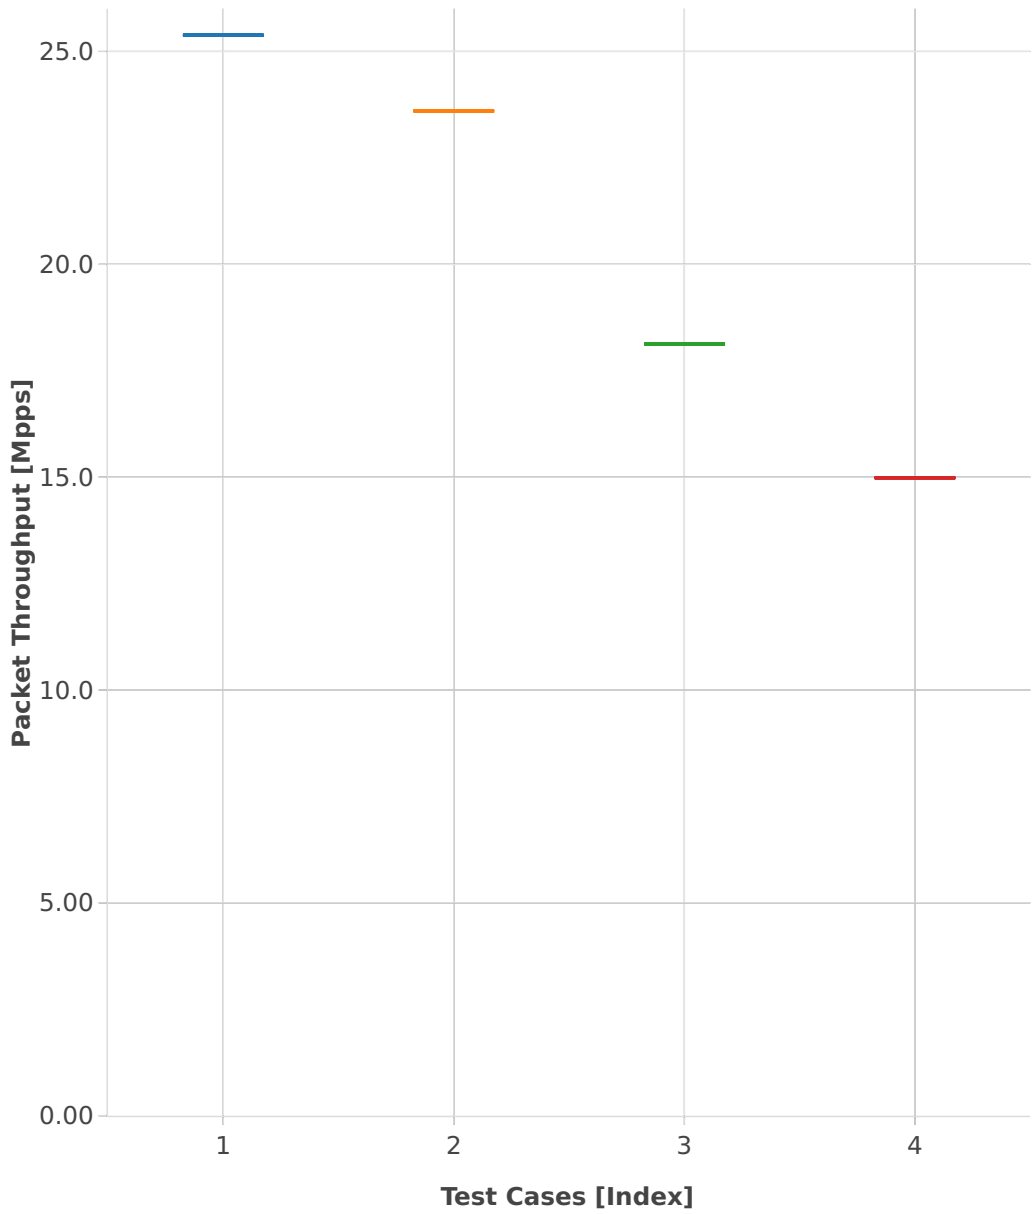

# Throughput: ip6-3n-skx-x710-78b-4t2c-base\_and\_scale-ndr

- 1. (01 run) ethip6-ip6base
- 2. (01 run) ethip6-ip6scale20k
- 3. (01 run) ethip6-ip6scale200k
- 4. (01 run) ethip6-ip6scale2m