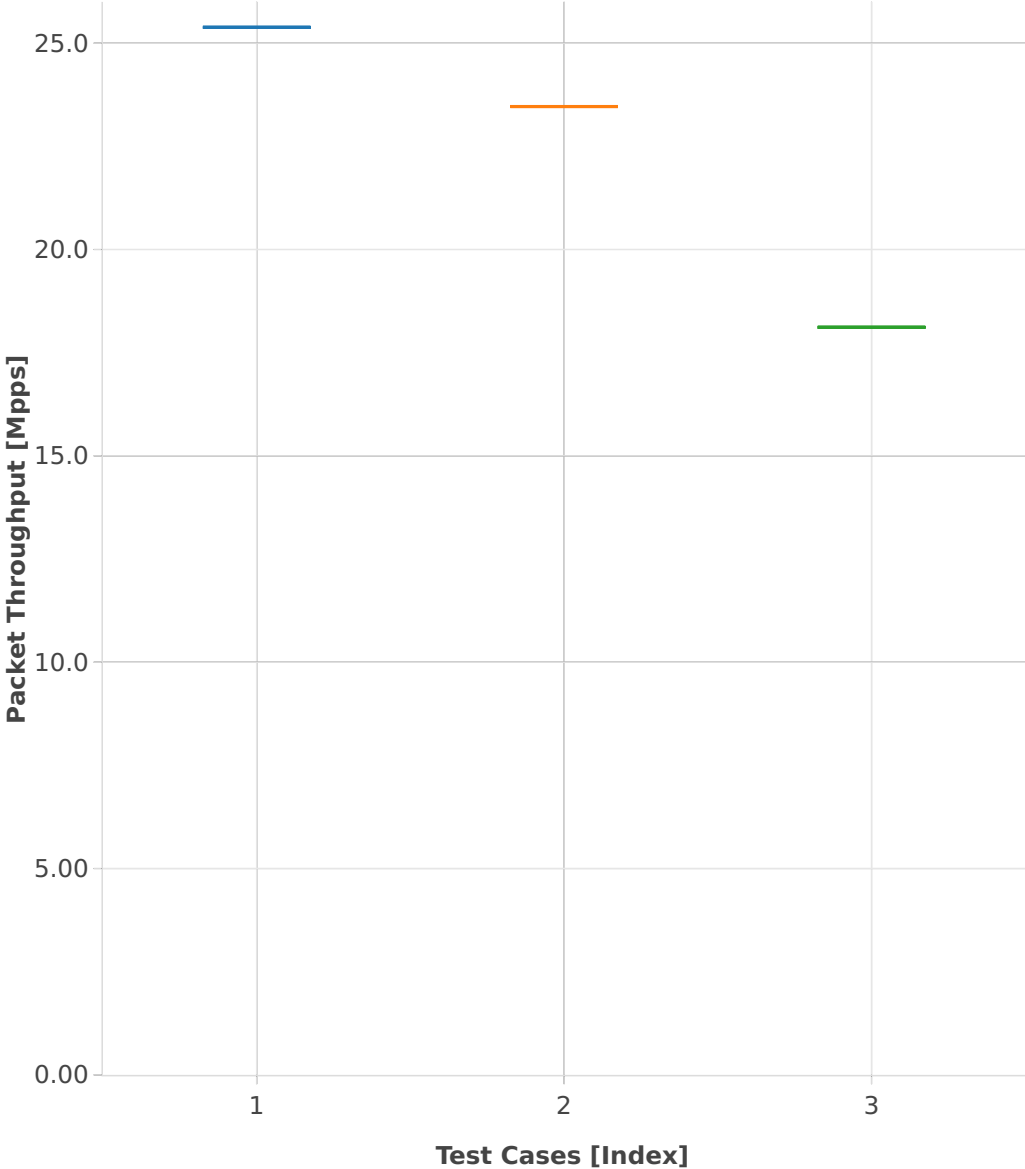

Throughput: ip6-3n-skx-x710-78b-4t2c-base_and_features-pdr

- 1. (01 run) ethip6-ip6base
- 2. (01 run) ethip6-ip6base-copwhlbase
- 3. (01 run) ethip6-ip6base-iaclbase