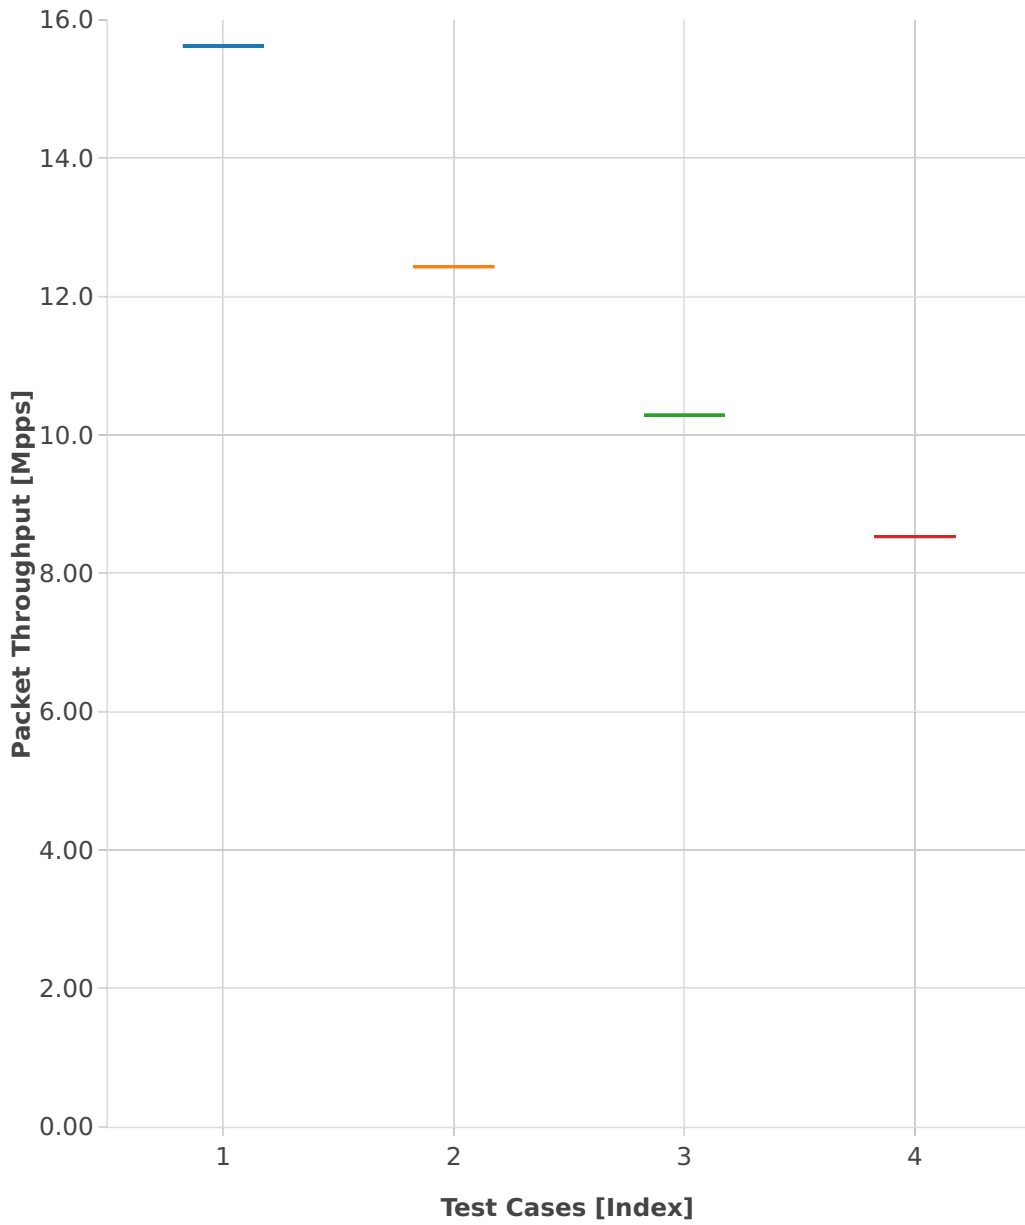

# Throughput: ip6-3n-skx-x710-78b-2t1c-base\_and\_scale-pdr

- 1. (01 run) ethip6-ip6base
- 2. (01 run) ethip6-ip6scale20k
- 3. (01 run) ethip6-ip6scale200k
- 4. (01 run) ethip6-ip6scale2m