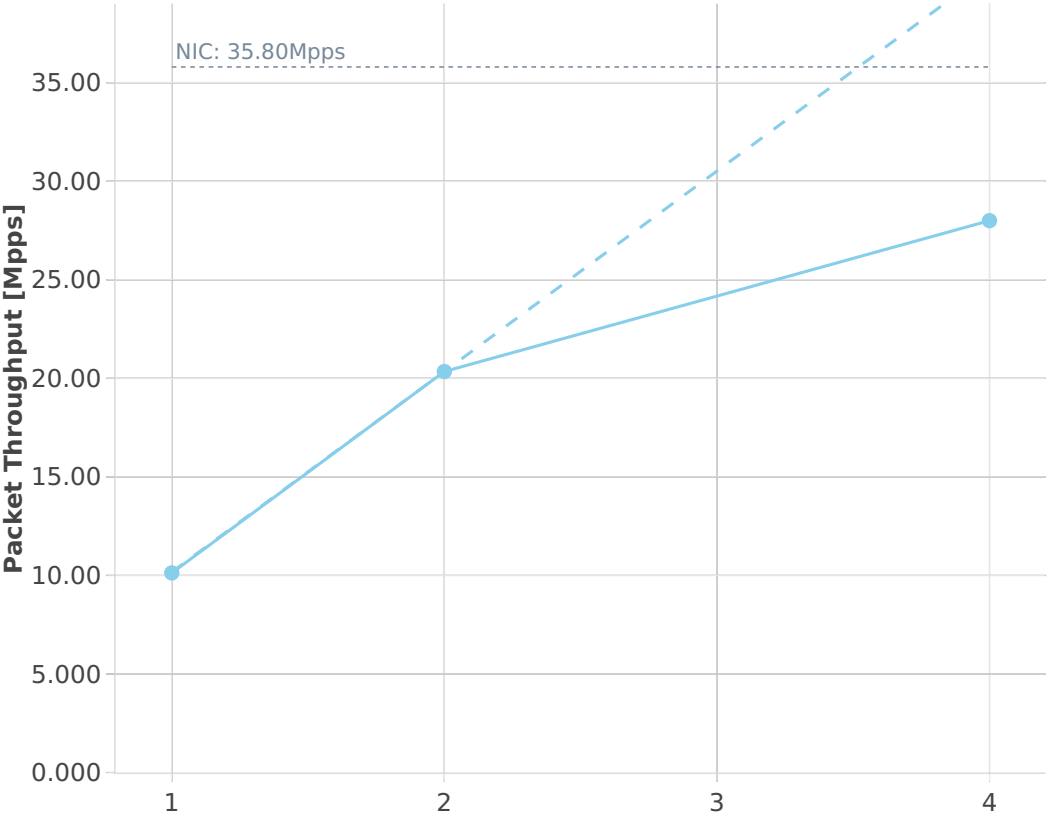

Speedup Multi-core: ip6-3n-hsw-xl710-78b-base-pdr

--- Perfect — Measured ... Limit
● ethip6-ip6base