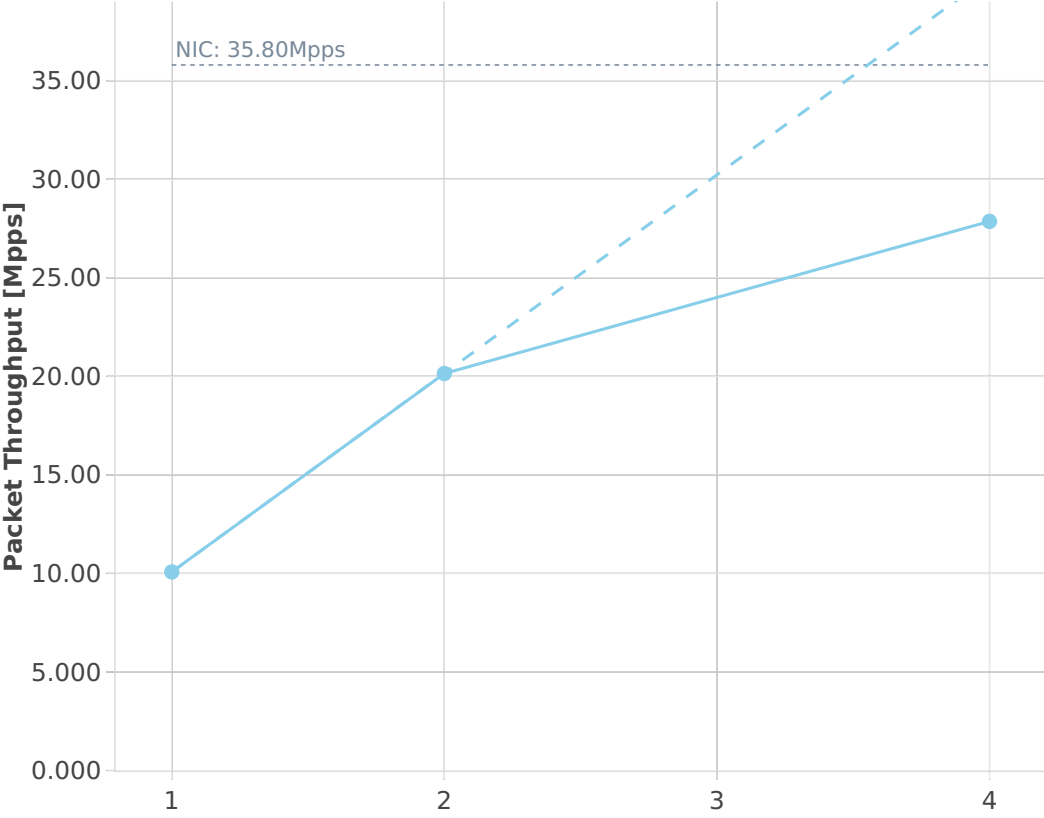

Speedup Multi-core: ip6-3n-hsw-xl710-78b-base-ndr

--- Perfect — Measured ... Limit

● ethip6-ip6base