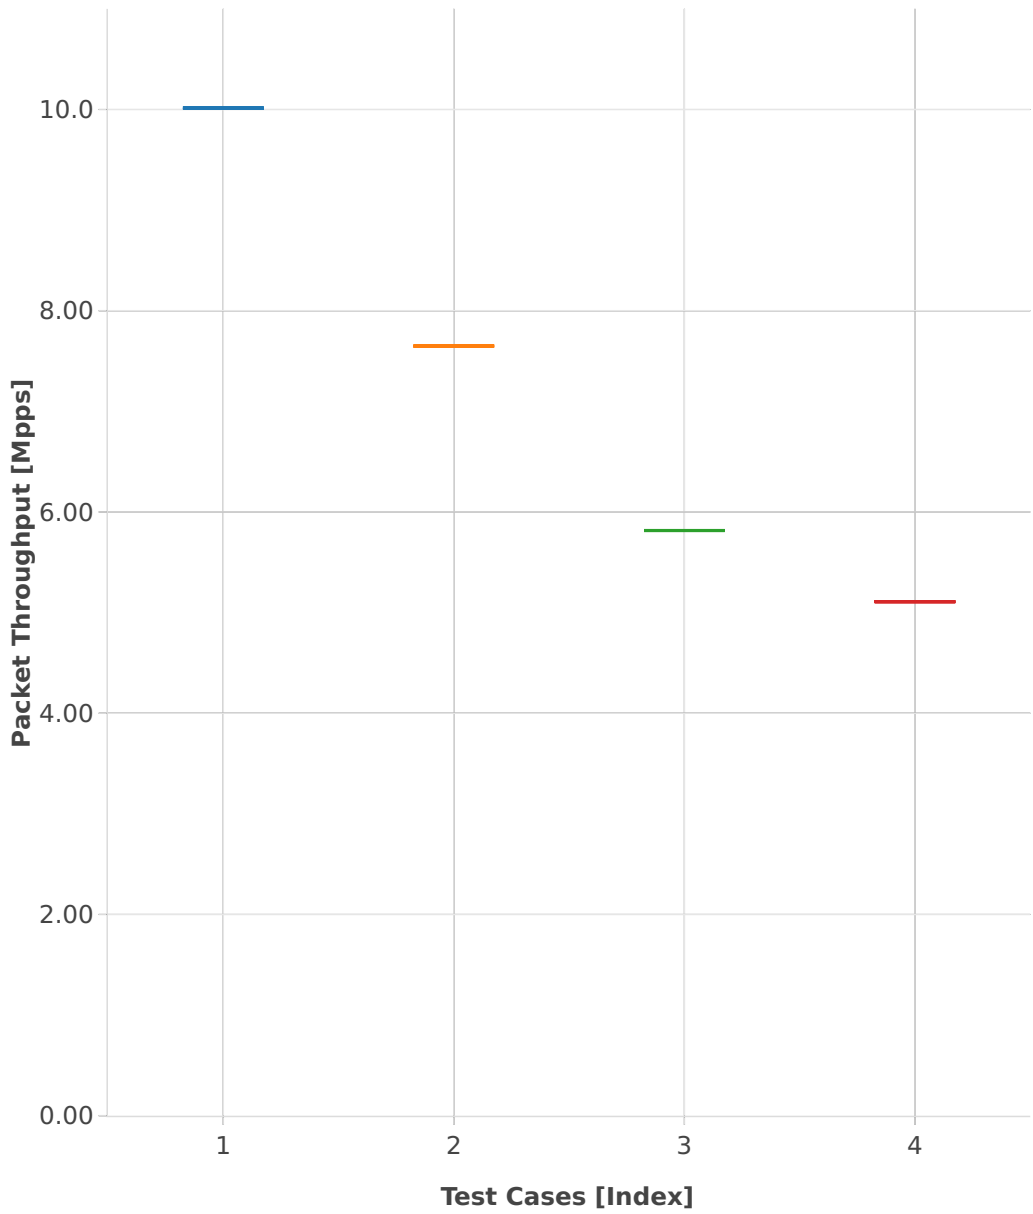

Throughput: ip6-3n-hsw-x710-78b-1t1c-base_and_scale-pdr

- 1. (01 run) ethip6-ip6base
- 2. (01 run) ethip6-ip6scale20k
- 3. (01 run) ethip6-ip6scale200k
- 4. (01 run) ethip6-ip6scale2m