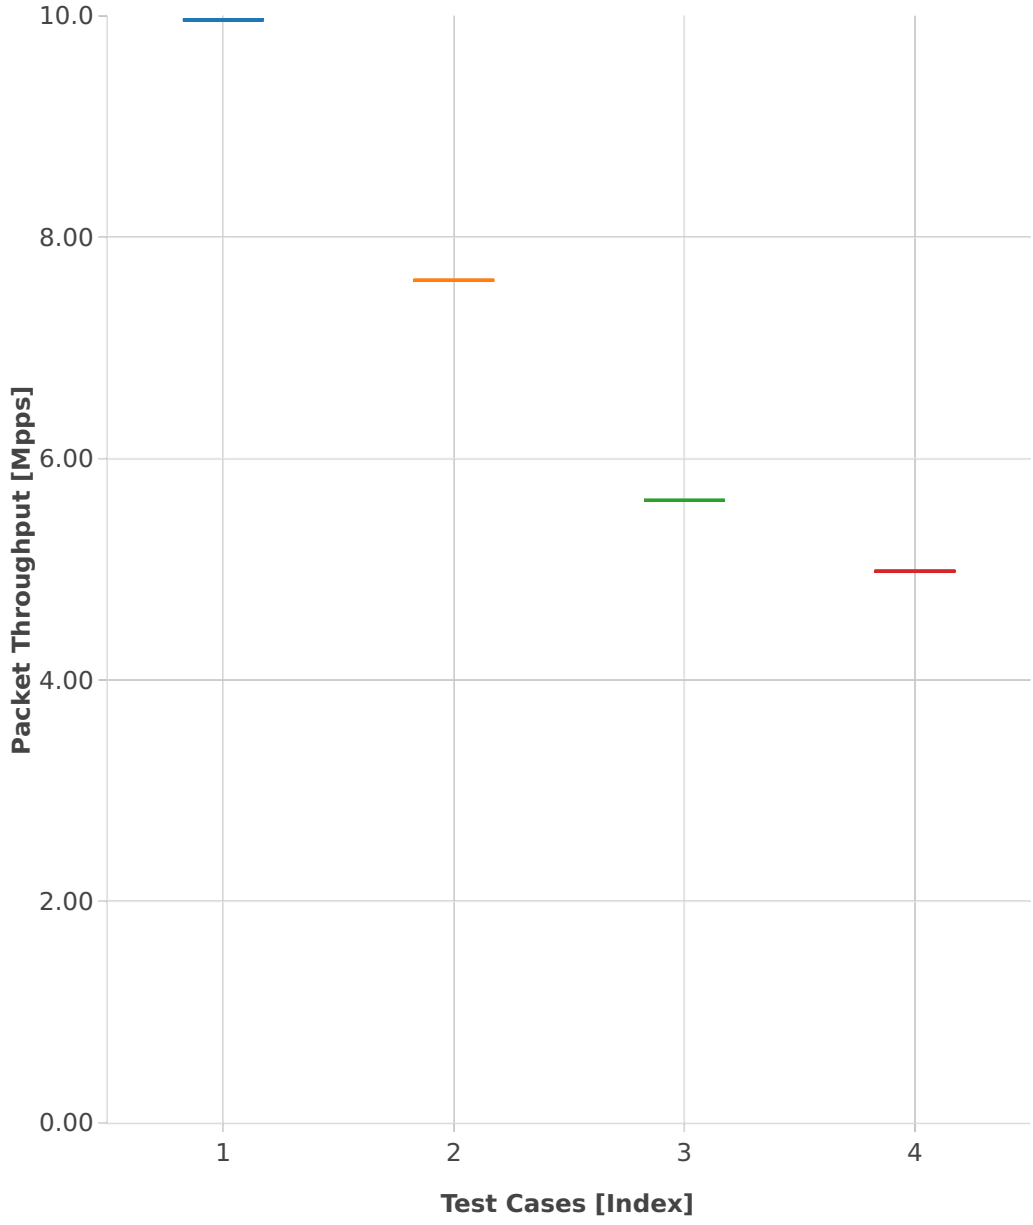

Throughput: ip6-3n-hsw-x710-78b-1t1c-base_and_scale-ndr

- 1. (01 run) ethip6-ip6base
- 2. (01 run) ethip6-ip6scale20k
- 3. (01 run) ethip6-ip6scale200k
- 4. (01 run) ethip6-ip6scale2m