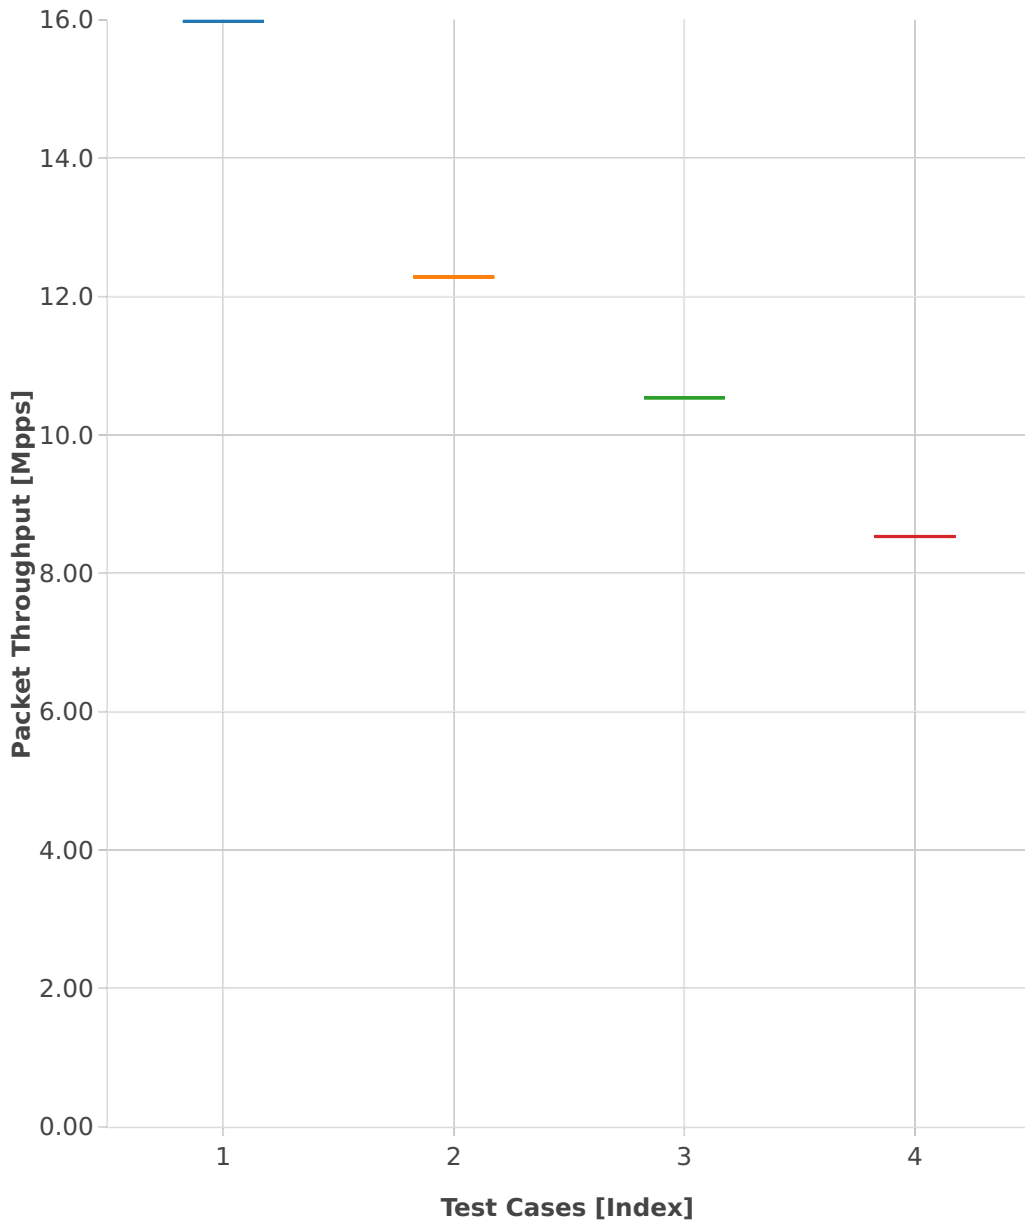

Throughput: ip6-2n-skx-xxv710-78b-2t1c-base_and_scale-pdr

- 1. (01 run) ethip6-ip6base
- 2. (01 run) ethip6-ip6scale20k
- 3. (01 run) ethip6-ip6scale200k
- 4. (01 run) ethip6-ip6scale2m