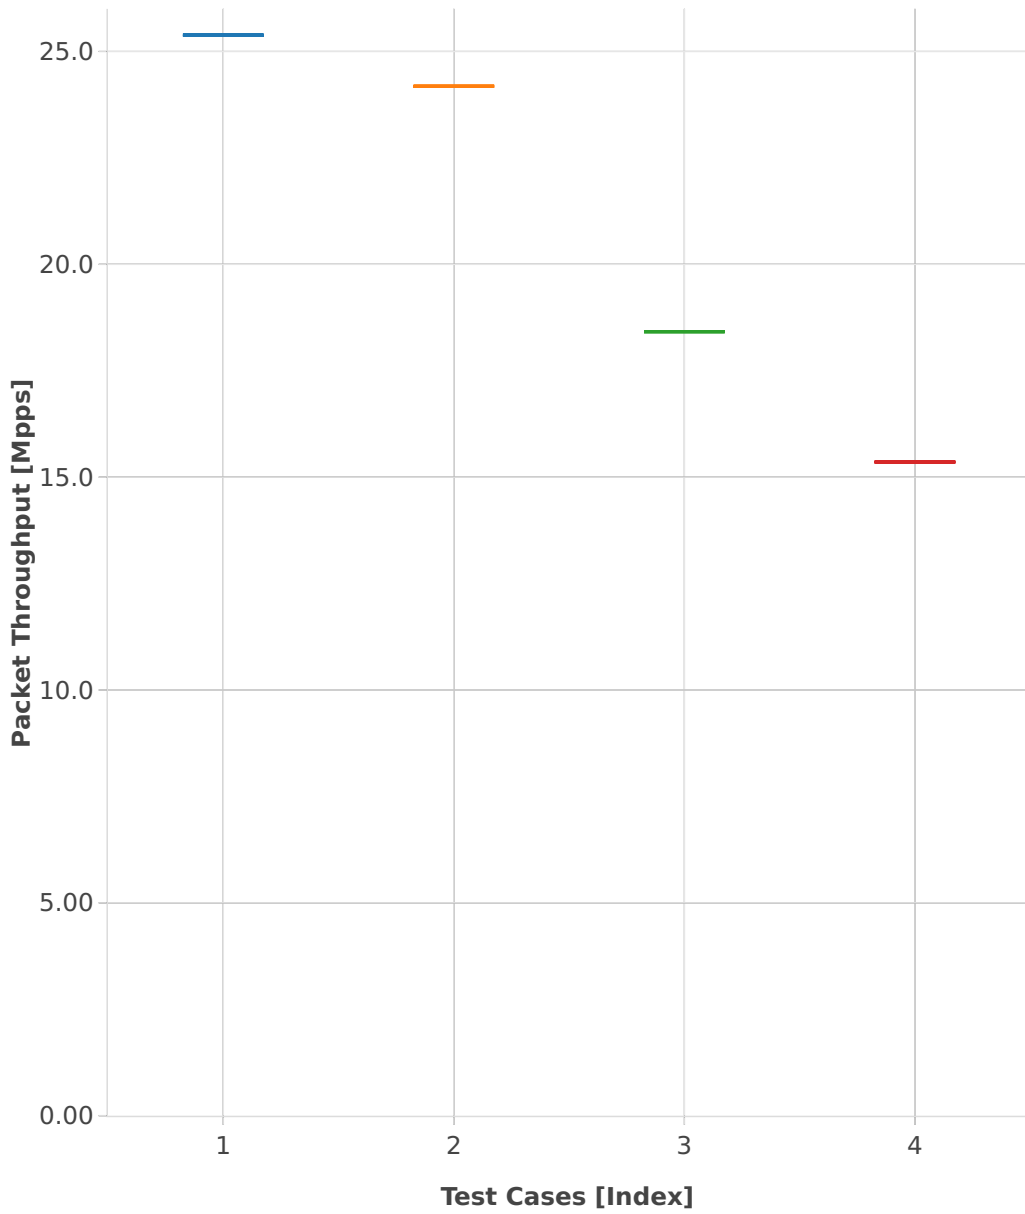

# Throughput: ip6-2n-skx-x710-78b-4t2c-base\_and\_scale-pdr

- 1. (01 run) ethip6-ip6base
- 2. (01 run) ethip6-ip6scale20k
- 3. (01 run) ethip6-ip6scale200k
- 4. (01 run) ethip6-ip6scale2m