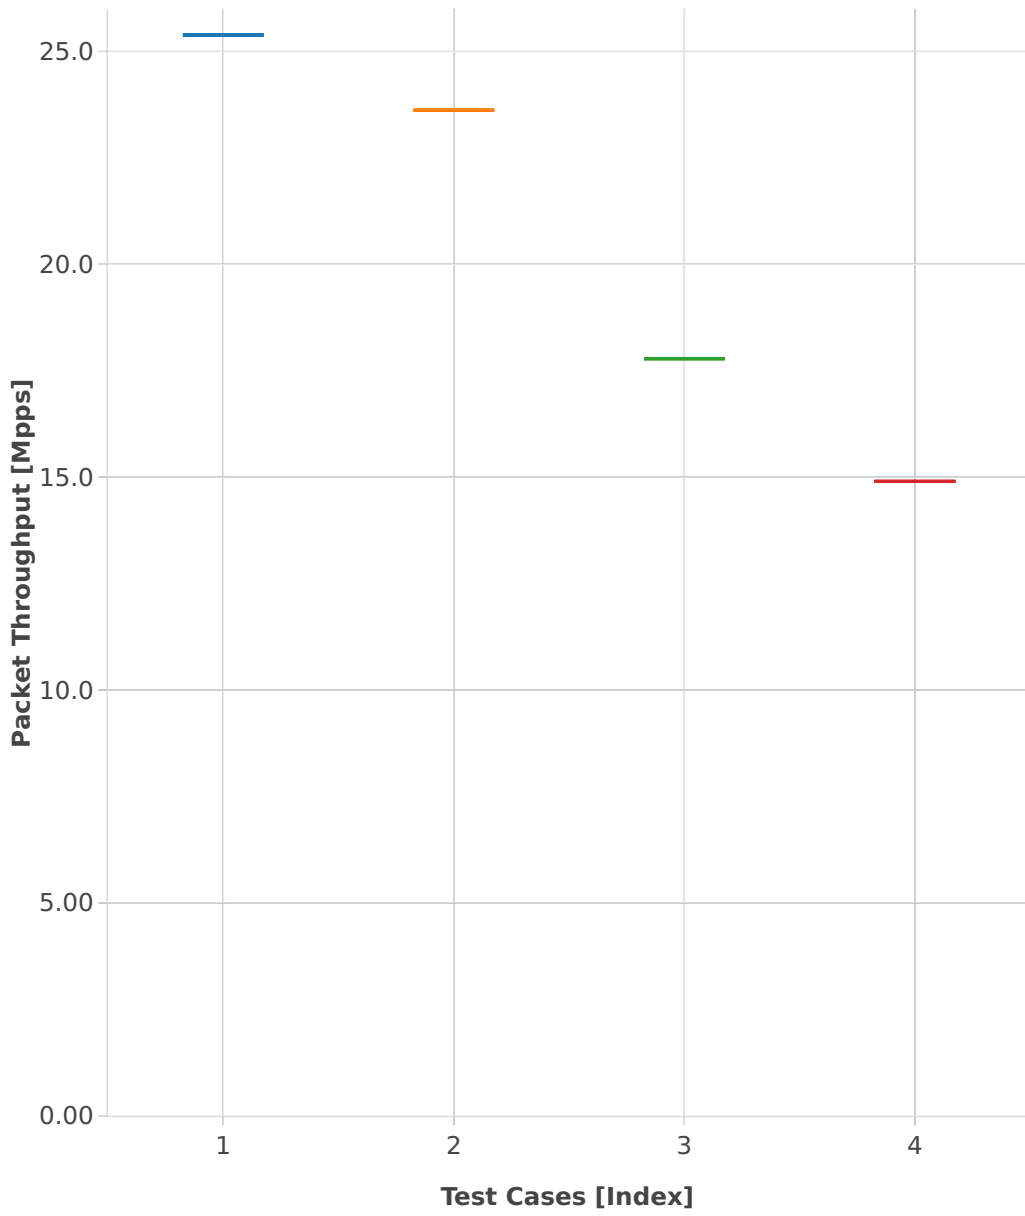

Throughput: ip6-2n-skx-x710-78b-4t2c-base_and_scale-ndr

- 1. (01 run) ethip6-ip6base
- 2. (01 run) ethip6-ip6scale20k
- 3. (01 run) ethip6-ip6scale200k
- 4. (01 run) ethip6-ip6scale2m