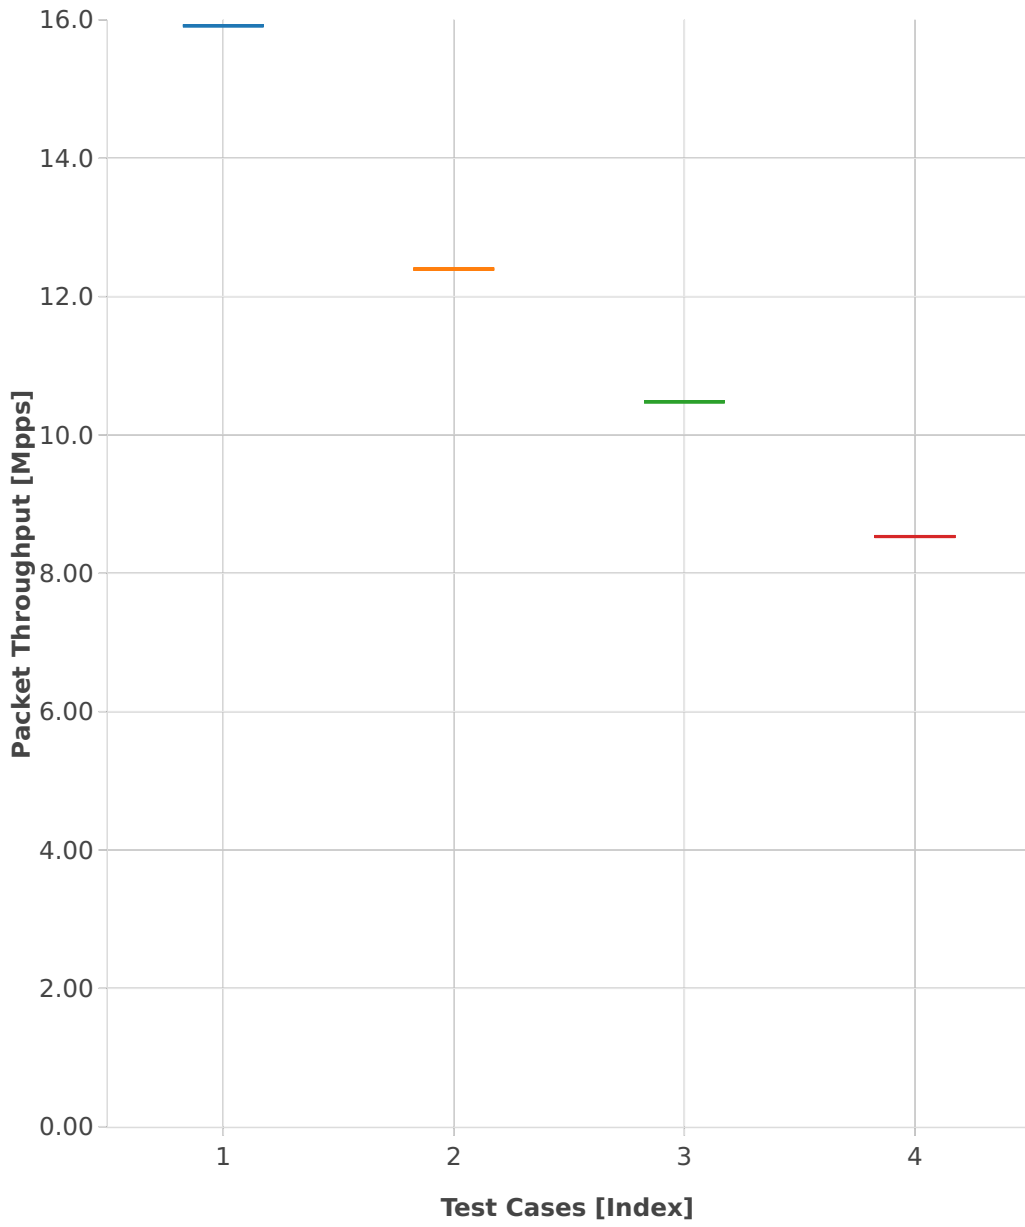

Throughput: ip6-2n-skx-x710-78b-2t1c-base_and_scale-pdr

- 1. (01 run) ethip6-ip6base
- 2. (01 run) ethip6-ip6scale20k
- 3. (01 run) ethip6-ip6scale200k
- 4. (01 run) ethip6-ip6scale2m