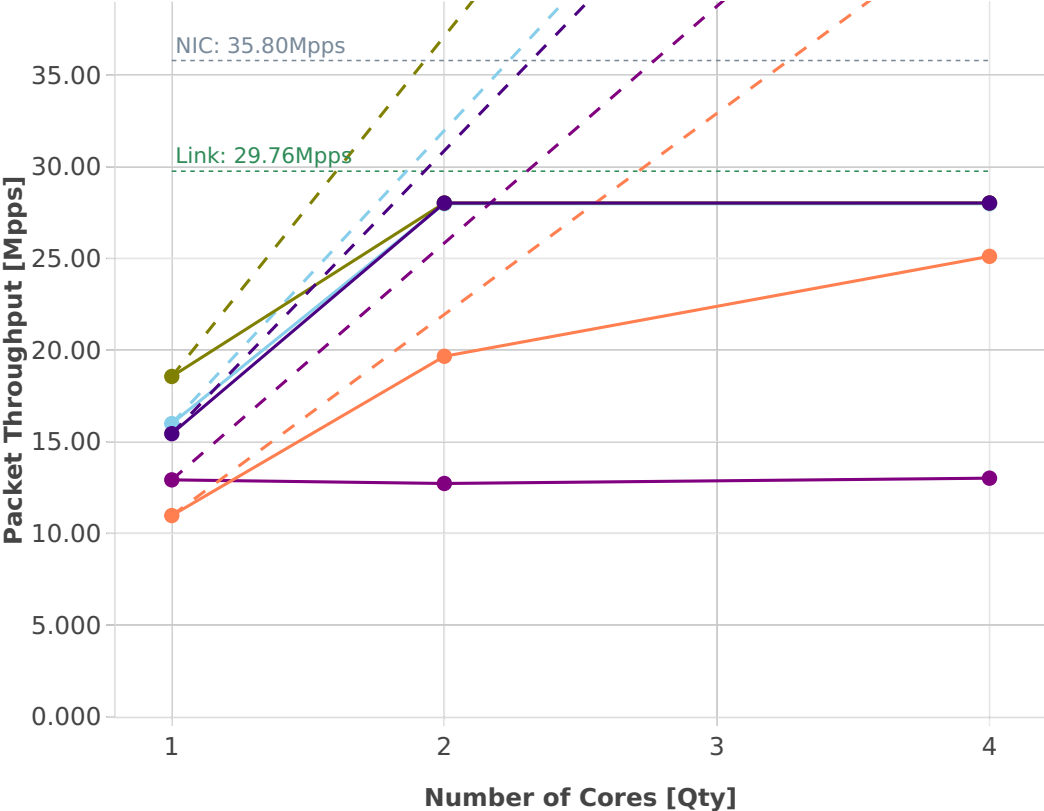

Speedup Multi-core: ip4-3n-skx-x710-64b-features-pdr

-- Perfect — Measured ... Limit

- dot1q-ip4base
- ethip4-ip4base
- ethip4udp-ip4base-nat44
- ethip4-ip4base-copwhtlistbase
- ethip4-ip4base-ipolicemarkbase