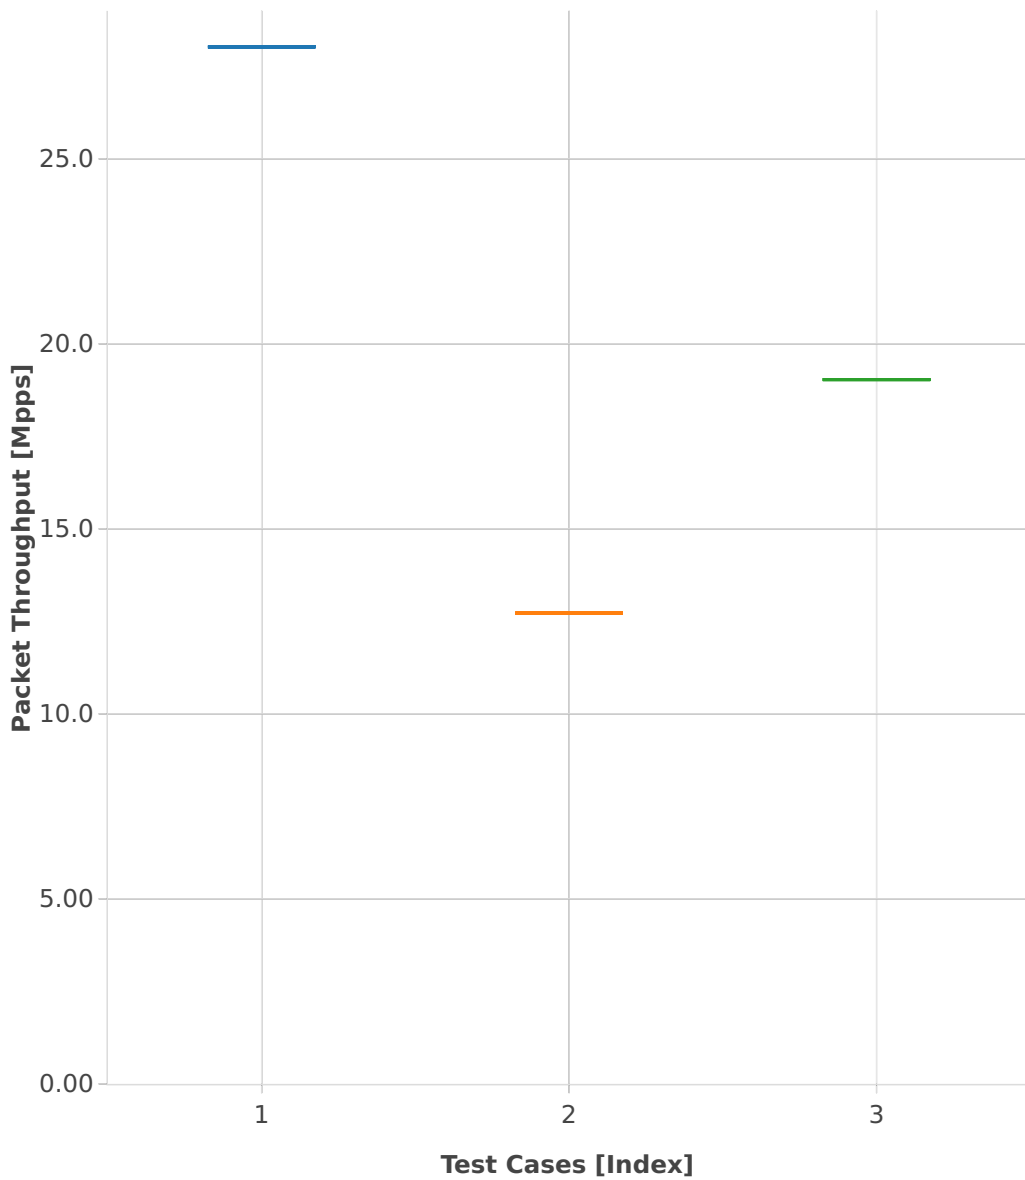

Throughput: ip4-3n-skx-x710-64b-4t2c-features-nat44-pdr

- 1. (01 run) ethip4-ip4base
- 2. (01 run) ethip4udp-ip4base-nat44
- 3. (01 run) ethip4udp-ip4scale1000-udpsrcscale15-nat44