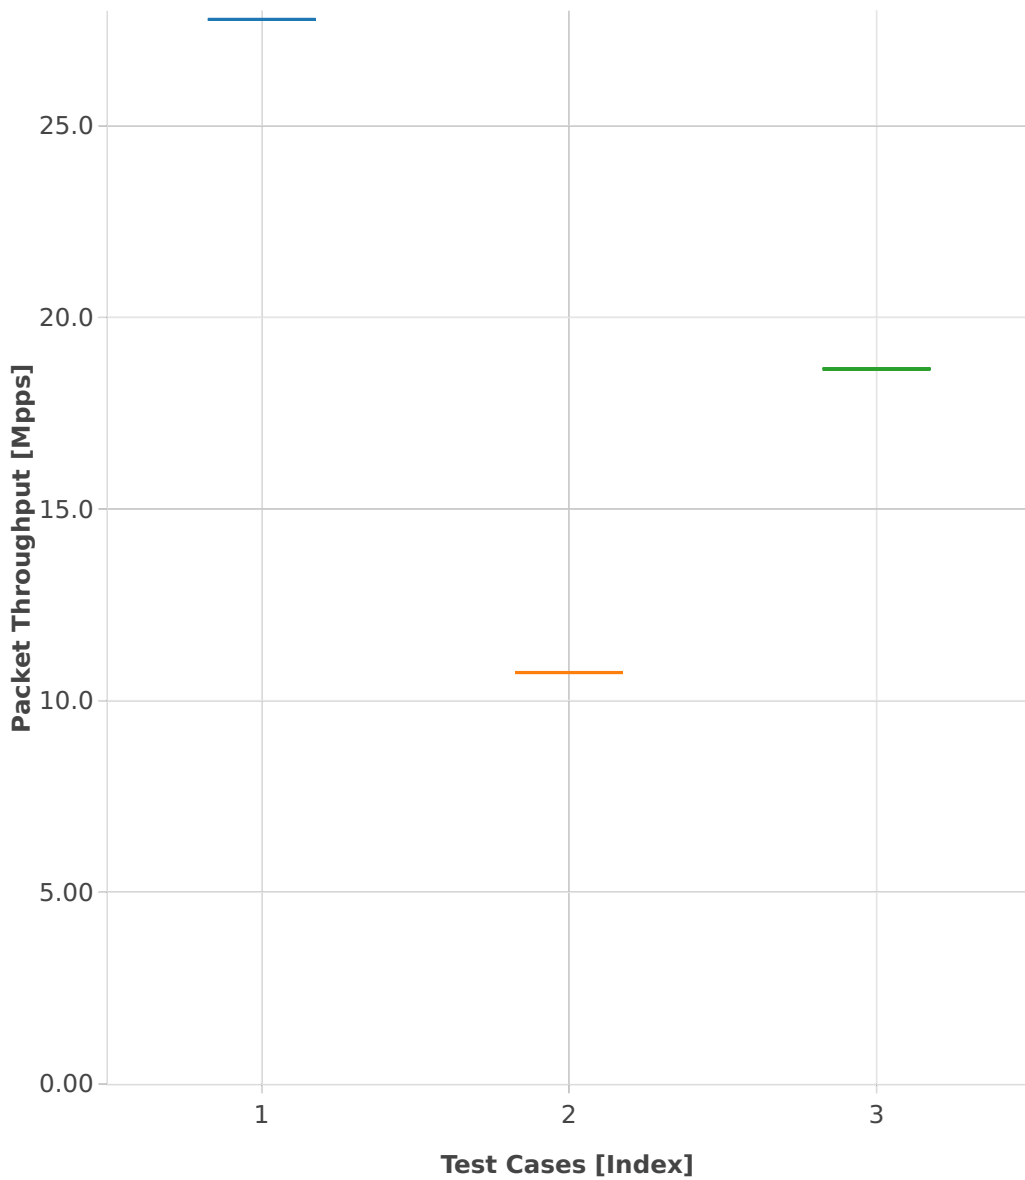

Throughput: ip4-3n-skx-x710-64b-4t2c-features-nat44-ndr

- 1. (01 run) ethip4-ip4base
- 2. (01 run) ethip4udp-ip4base-nat44
- 3. (01 run) ethip4udp-ip4scale1000-udpsrcscale15-nat44