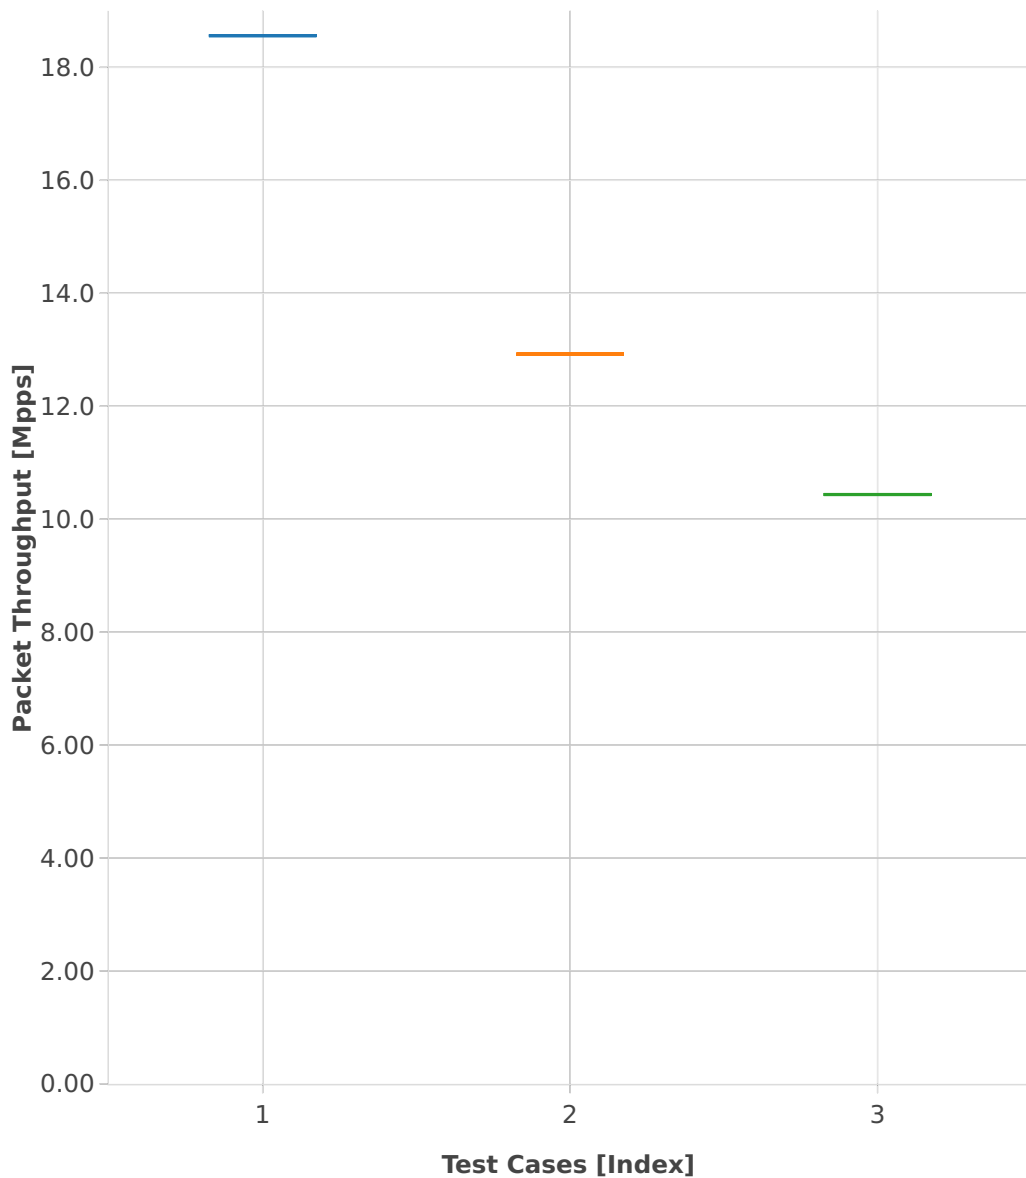

# Throughput: ip4-3n-skx-x710-64b-2t1c-features-nat44-pdr

- 1. (01 run) ethip4-ip4base
- 2. (01 run) ethip4udp-ip4base-nat44
- 3. (01 run) ethip4udp-ip4scale1000-udpsrcscale15-nat44