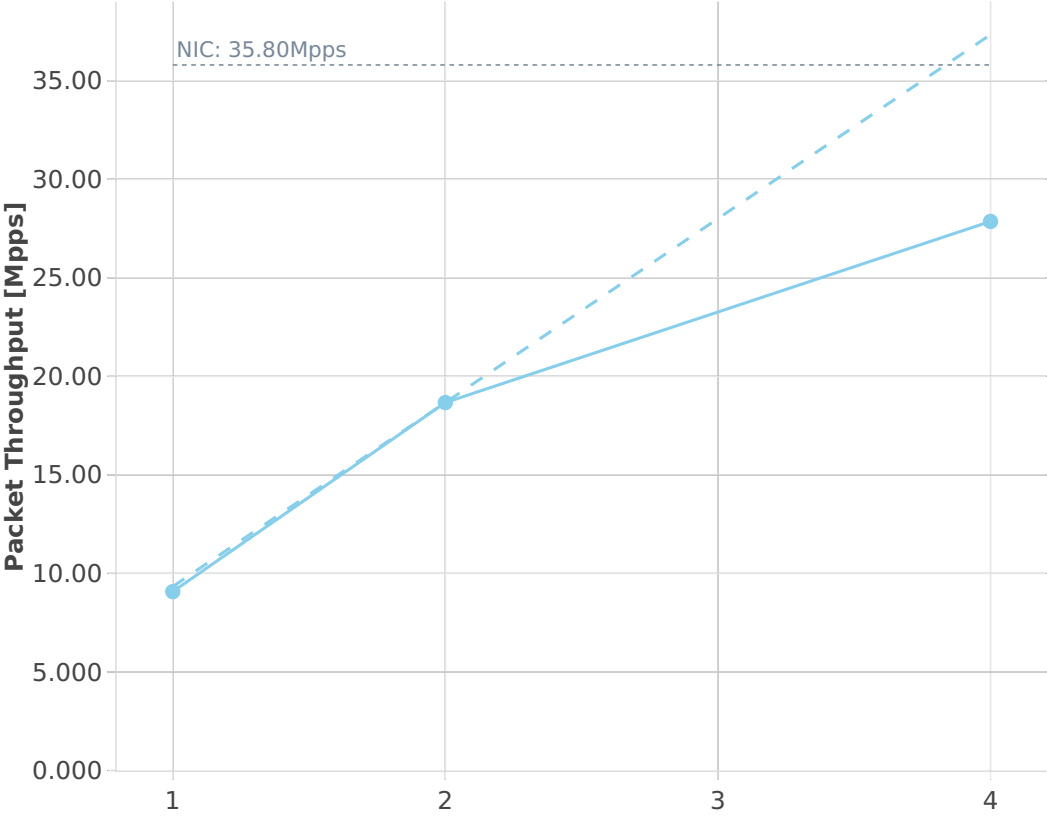

Speedup Multi-core: ip4-3n-hsw-xl710-64b-base-ndr

--- Perfect — Measured ... Limit
● ethip4-ip4base