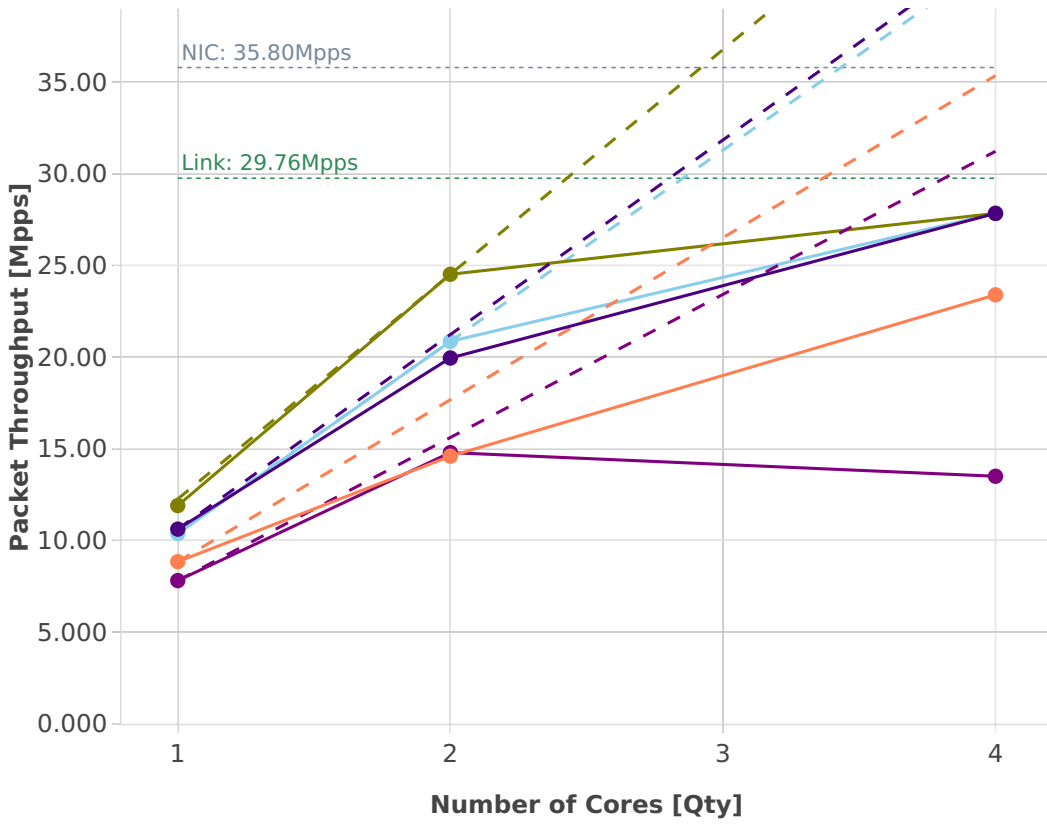

Speedup Multi-core: ip4-3n-hsw-x710-64b-features-ndr

-- Perfect — Measured ... Limit

—●— dot1q-ip4base

—●— ethip4udp-ip4base-nat44

—●— ethip4-ip4base-copwhtlistbase

—●— ethip4-ip4base

—●— ethip4-ip4base-ipolicemarkbase