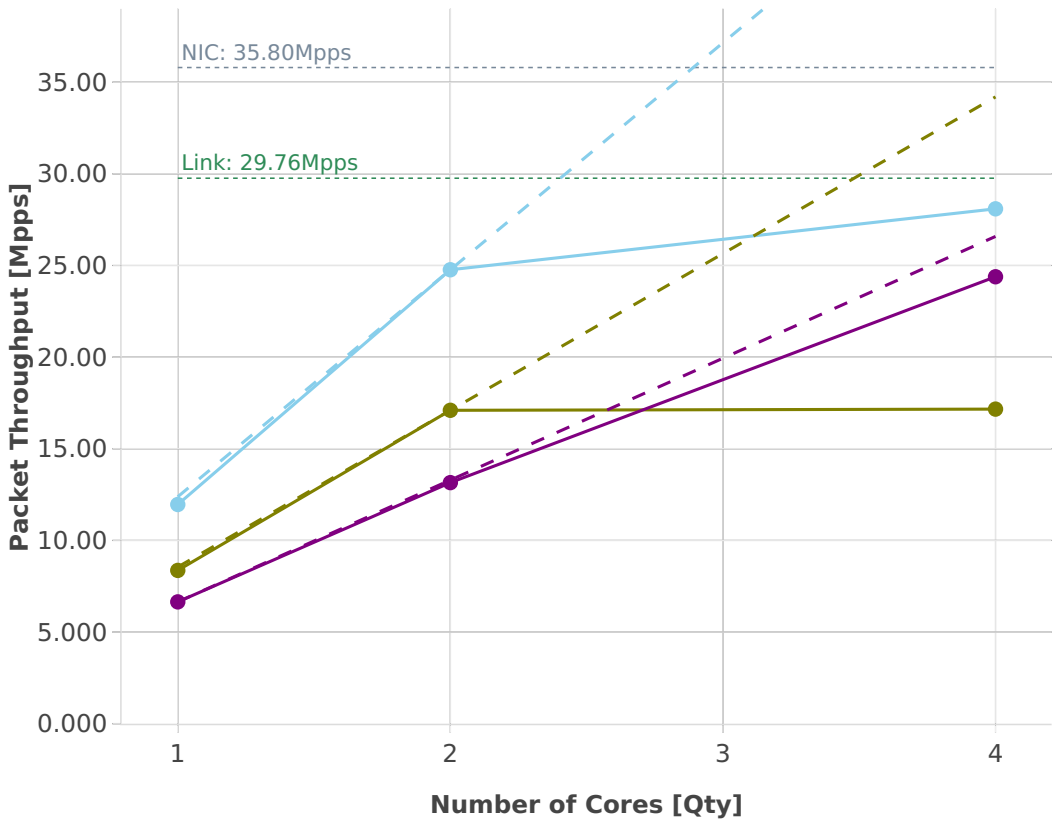

Speedup Multi-core: ip4-3n-hsw-x710-64b-features-nat44-pdr

-- Perfect — Measured ... Limit

● ethip4-ip4base
● ethip4udp-ip4base-nat44
● ethip4udp-ip4scale1000-udpsrcscale15-nat44