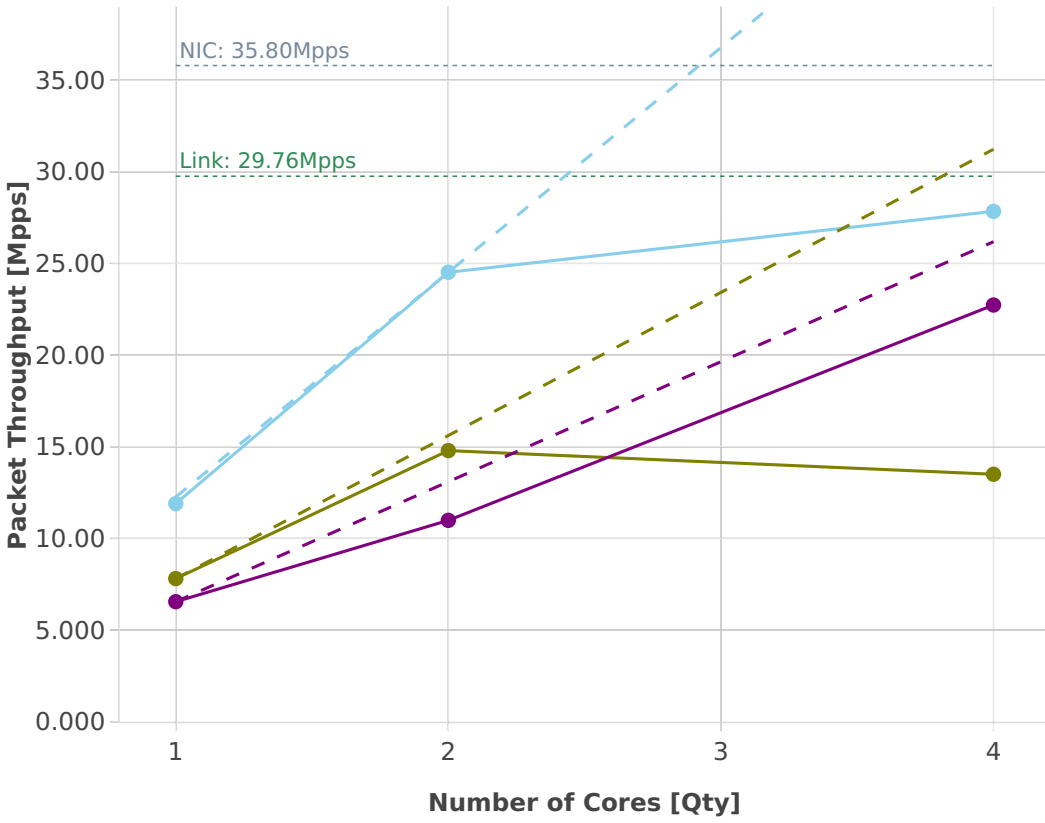

# Speedup Multi-core: ip4-3n-hsw-x710-64b-features-nat44-ndr

- Perfect    — Measured    ... Limit
- ethip4-ip4base
  - ethip4udp-ip4base-nat44
  - ethip4udp-ip4scale1000-udpsrcscale15-nat44