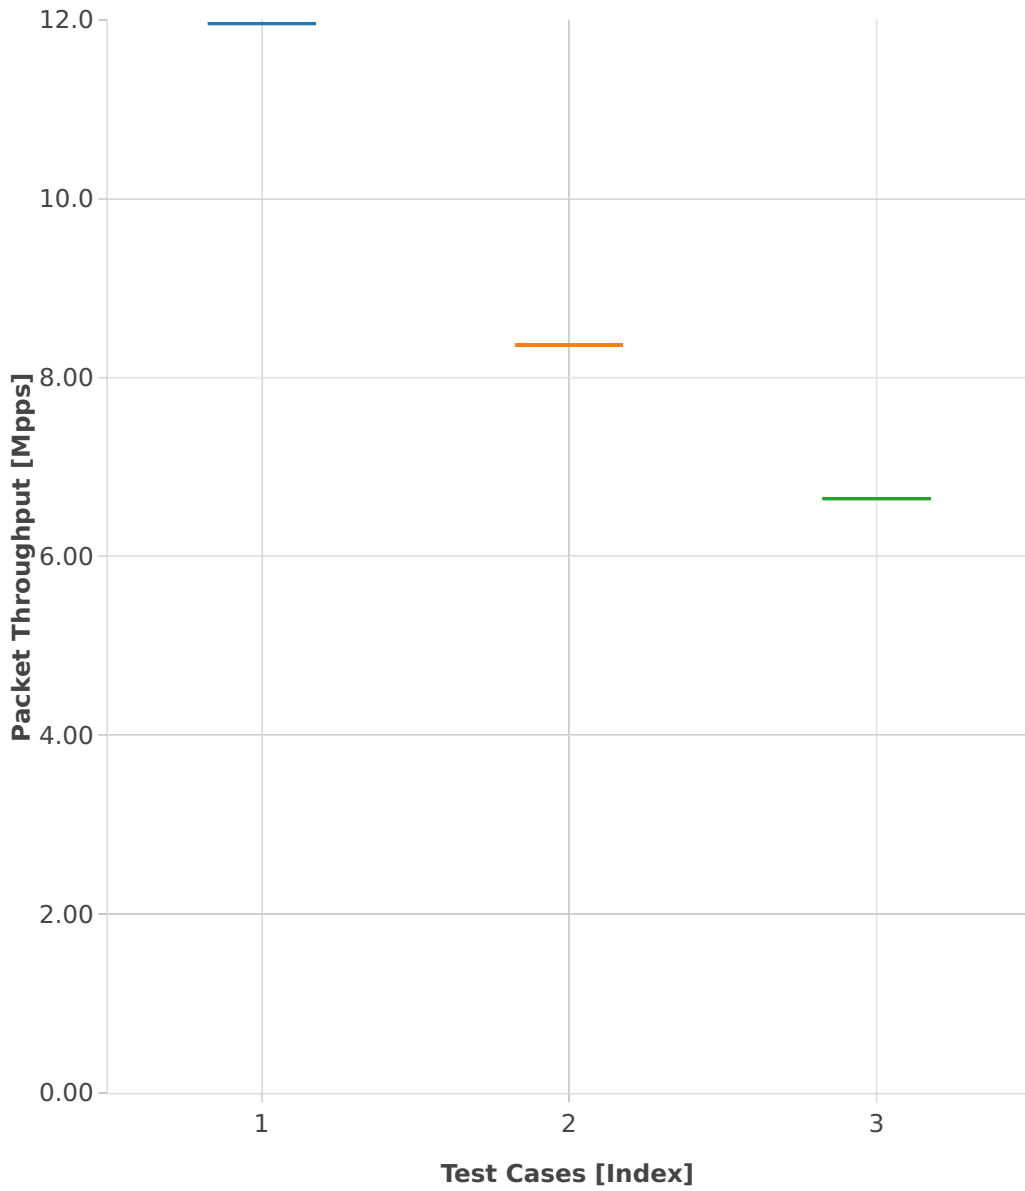

# Throughput: ip4-3n-hsw-x710-64b-1t1c-features-nat44-pdr

- 1. (01 run) ethip4-ip4base
- 2. (01 run) ethip4udp-ip4base-nat44
- 3. (01 run) ethip4udp-ip4scale1000-udpsrcscale15-nat44