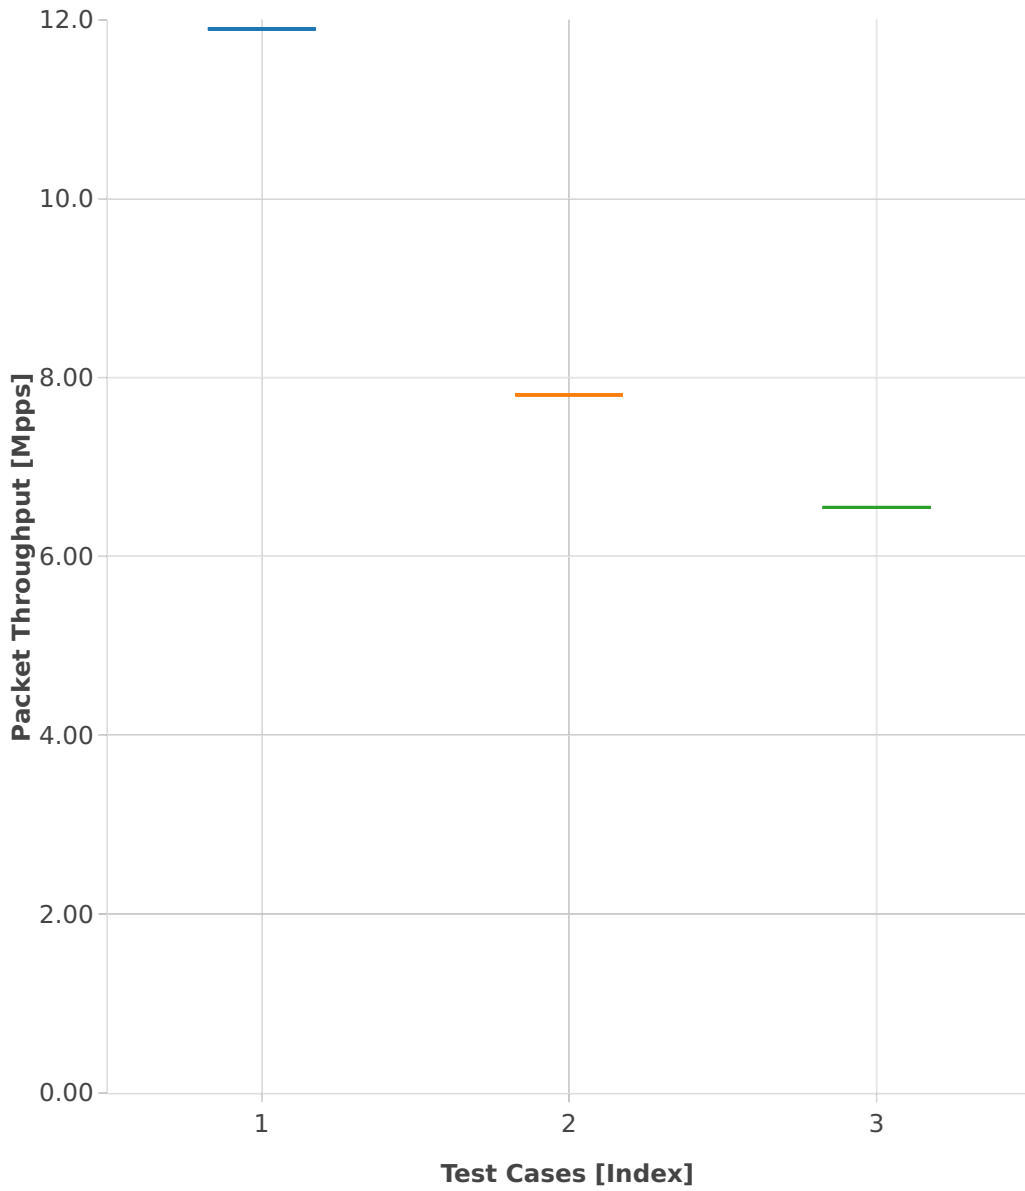

Throughput: ip4-3n-hsw-x710-64b-1t1c-features-nat44-ndr

- 1. (01 run) ethip4-ip4base
- 2. (01 run) ethip4udp-ip4base-nat44
- 3. (01 run) ethip4udp-ip4scale1000-udpsrcscale15-nat44