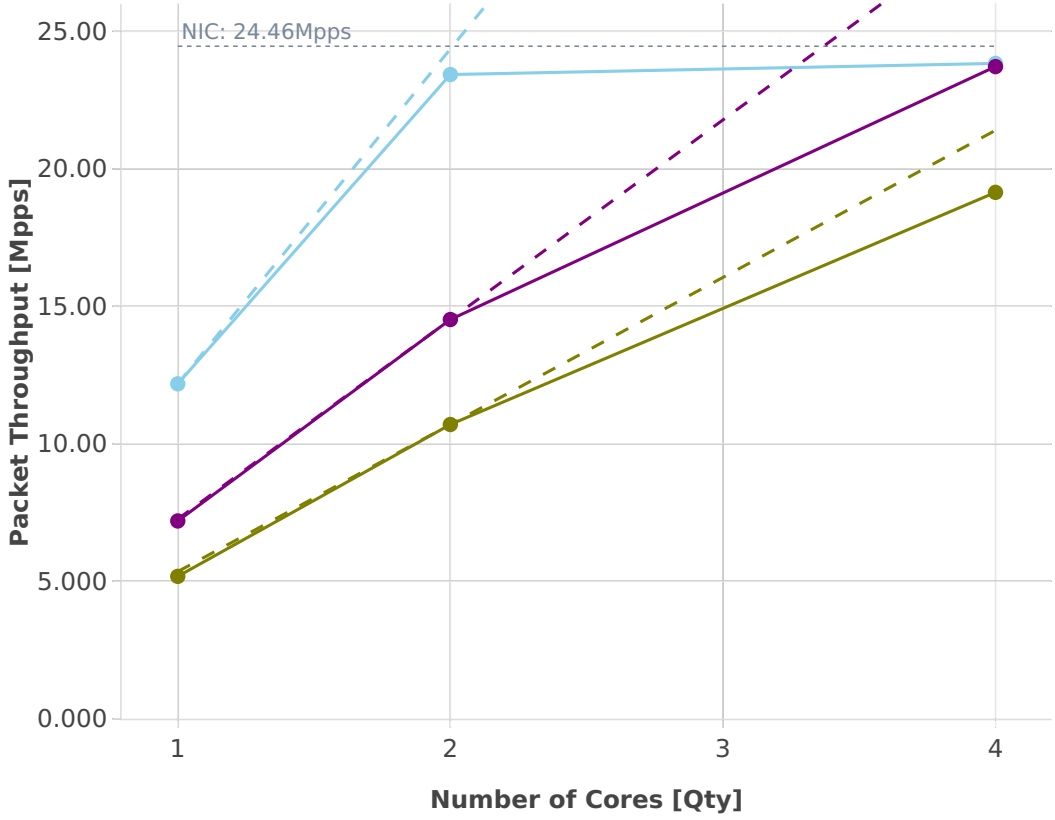

# Speedup Multi-core: ip4-3n-hsw-x520-64b-features-oacl-pdr

-- Perfect — Measured ... Limit

- ethip4-ip4base
- ethip4udp-ip4base-oacl50sl-10kflows
- ethip4udp-ip4base-oacl50sf-10kflows