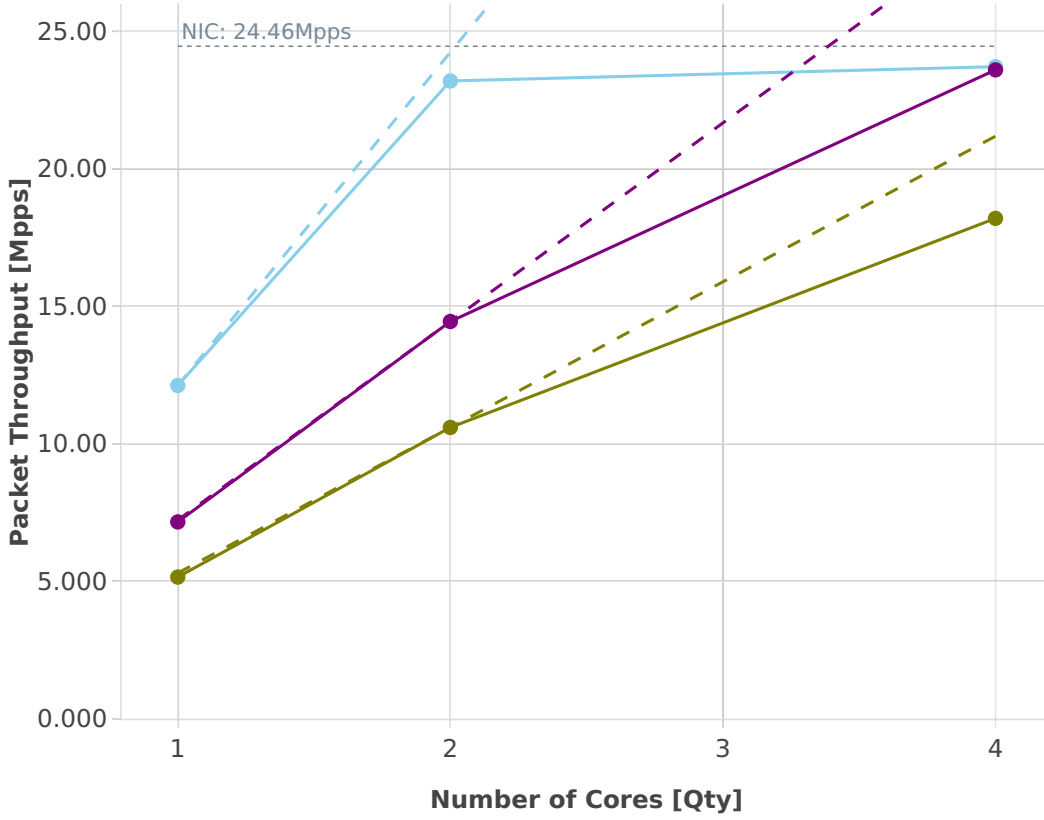

# Speedup Multi-core: ip4-3n-hsw-x520-64b-features-oacl-ndr

-- Perfect — Measured ... Limit

- ethip4-ip4base
- ethip4udp-ip4base-oacl50sl-10kflows
- ethip4udp-ip4base-oacl50sf-10kflows