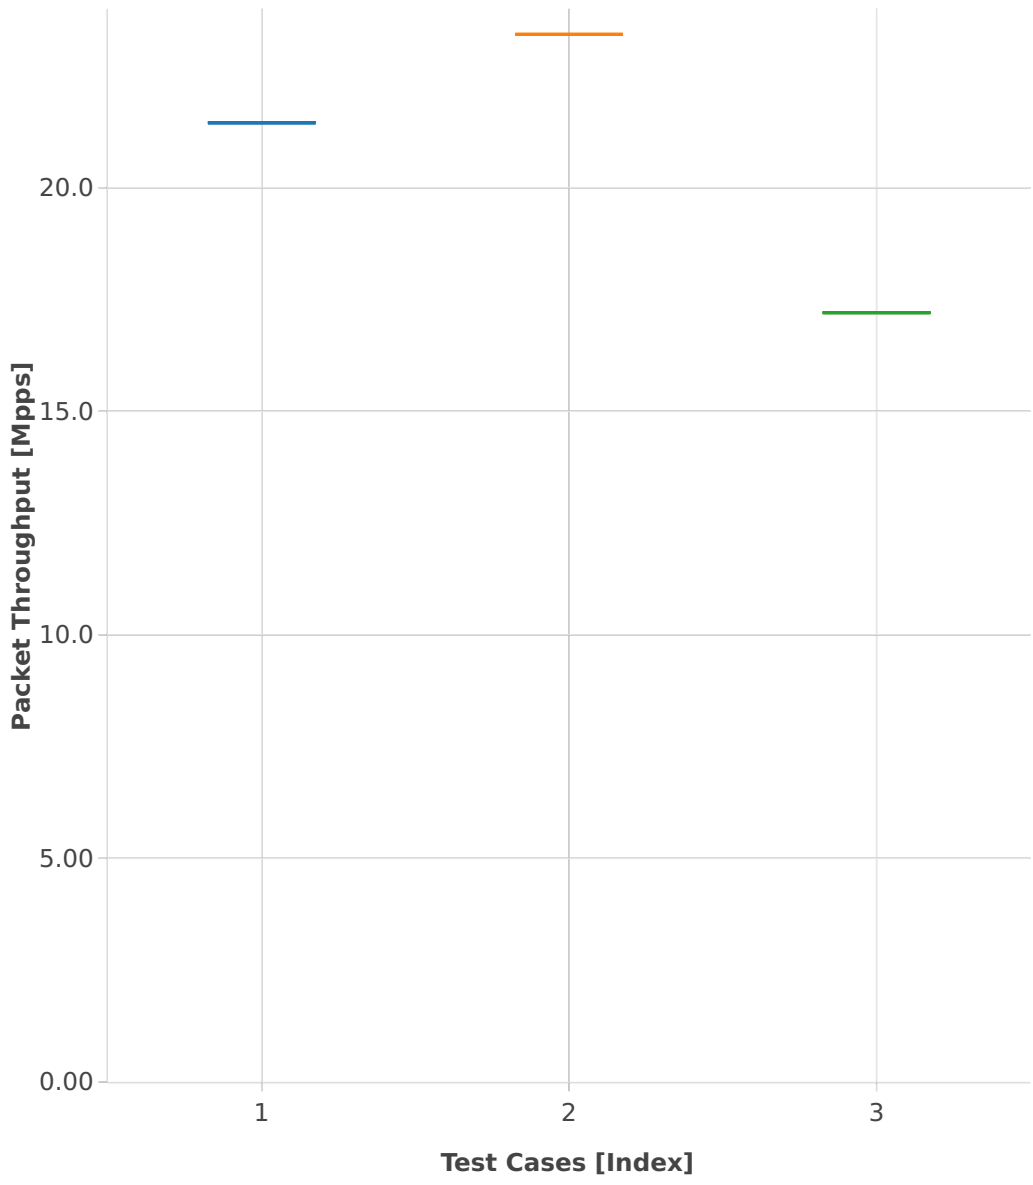

# Throughput: ip4-3n-hsw-x520-64b-2t2c-features-pdr

- 1. (01 run) dot1q-ip4base
- 2. (01 run) ethip4-ip4base
- 3. (01 run) ethip4udp-ip4base-nat44