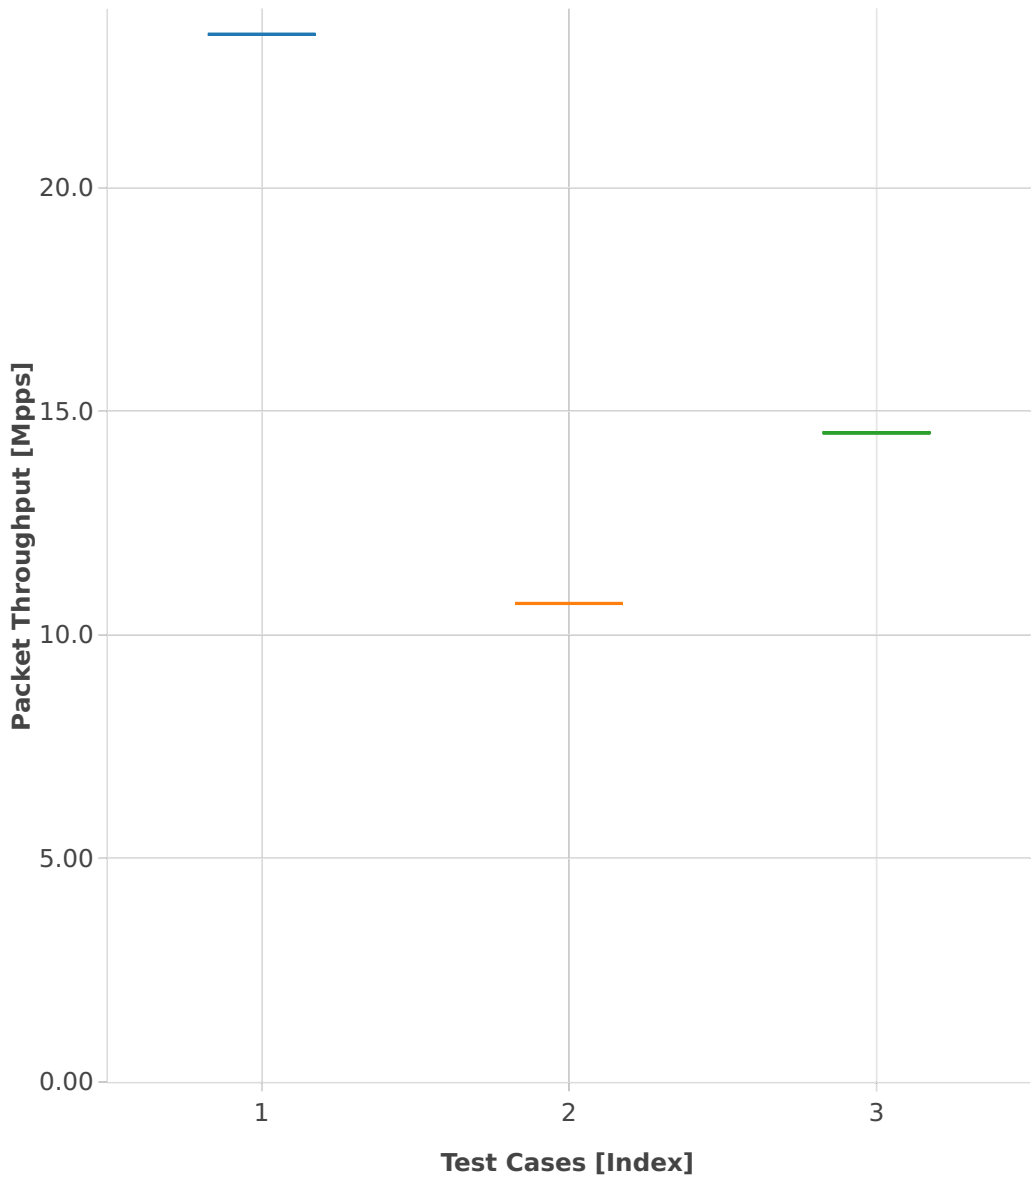

Throughput: ip4-3n-hsw-x520-64b-2t2c-features-oacl-pdr

- 1. (01 run) ethip4-ip4base
- 2. (01 run) ethip4udp-ip4base-oacl50sl-10kflows
- 3. (01 run) ethip4udp-ip4base-oacl50sf-10kflows